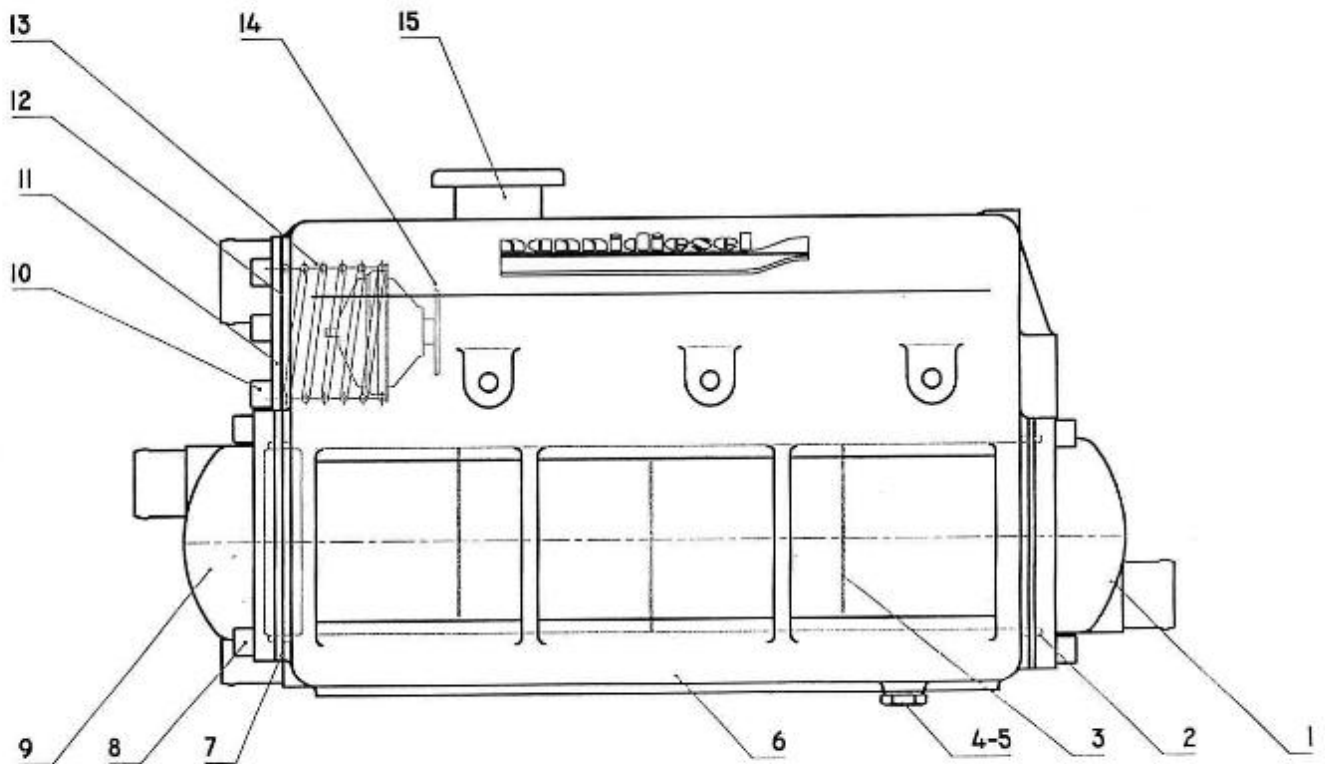

MOTEUR N4.140 STANDARD / HEAT EXCHANGER - DETAILS

Part number	Item	Désignation article	Quantity
970311041	1	COVER	1
970311042	2	O-RING	4
970311043	3	TUBE STACK	1
970300306	4	GASKET,RING D14	1
970875506	5	PLUG	1
970311044	6	HEAT EXCHANGER BODY	1
970311050	7	SPACER	1
970310755	8	BOLT	6
970311049	9	COVER	1
970498003	10	BOLT,SOCK M 8X 25	3
970311048	11	SPRING	1
970311047	12	GASKET	1
970311045	13	SPRING	1
970311046	14	THERMOSTAT	1
970604614	15	CAP,FILLING 0, 7 DOUBLE SEAL	1