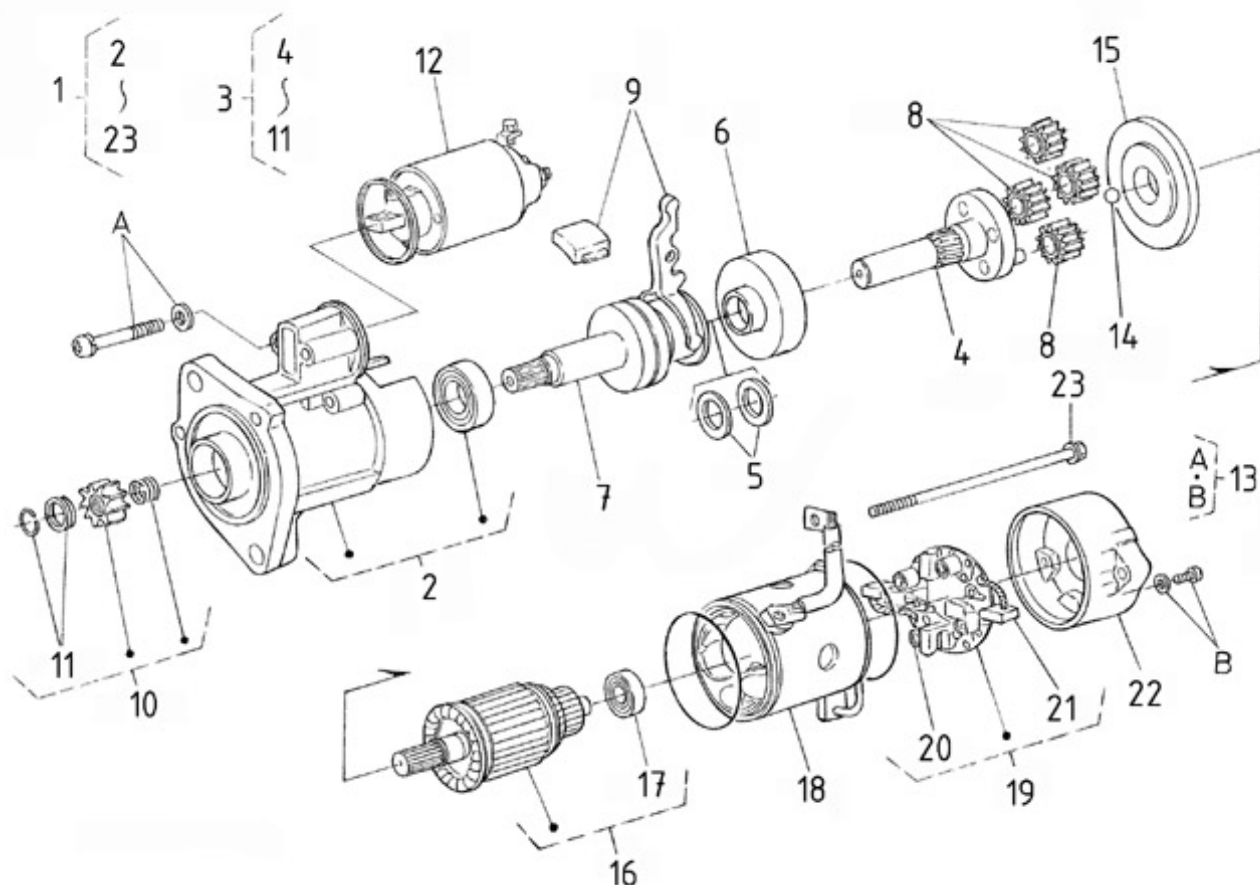

MOTEUR N4.140 STANDARD / STATER - DETAILS

Part number	Item	Désignation article	Quantity
970313673	1	ASSY STARTER	1
970313678	2	ASSY BRACKET,FRONT	1
970313679	3	ASSY SHAFT,CLUTCH	1
970313680	4	ASSY SHAFT,GEAR	1
970310974	5	SET WASHER	1
970310975	6	SET GEAR	1
970310976	7	CLUTCH,OVERRANNING	1
970310977	8	ASSY GEAR	4
970313681	9	ASSY LEVER,SET	1
970313682	10	SET PINION	1
970310980	11	SET STOPPER	1
970310981	12	HOLDER,MAGNETIC SWITCH	1
970313683	13	SET, SCREW	1
970310983	14	BALL	1
970310984	15	SET PACKING	1
970313684	16	ASSY ARMATURE	1
970310986	17	BEARING	1
970313685	18	ASSY YOKE	1
970313686	19	ASSY HOLDER,BRUSH	1
970313687	20	BRUSH,SPRING	4
970313688	21	BRUSH	2
970313689	22	ASSY BRACKET,REAR	1
970313690	23	SET,BOLT	1