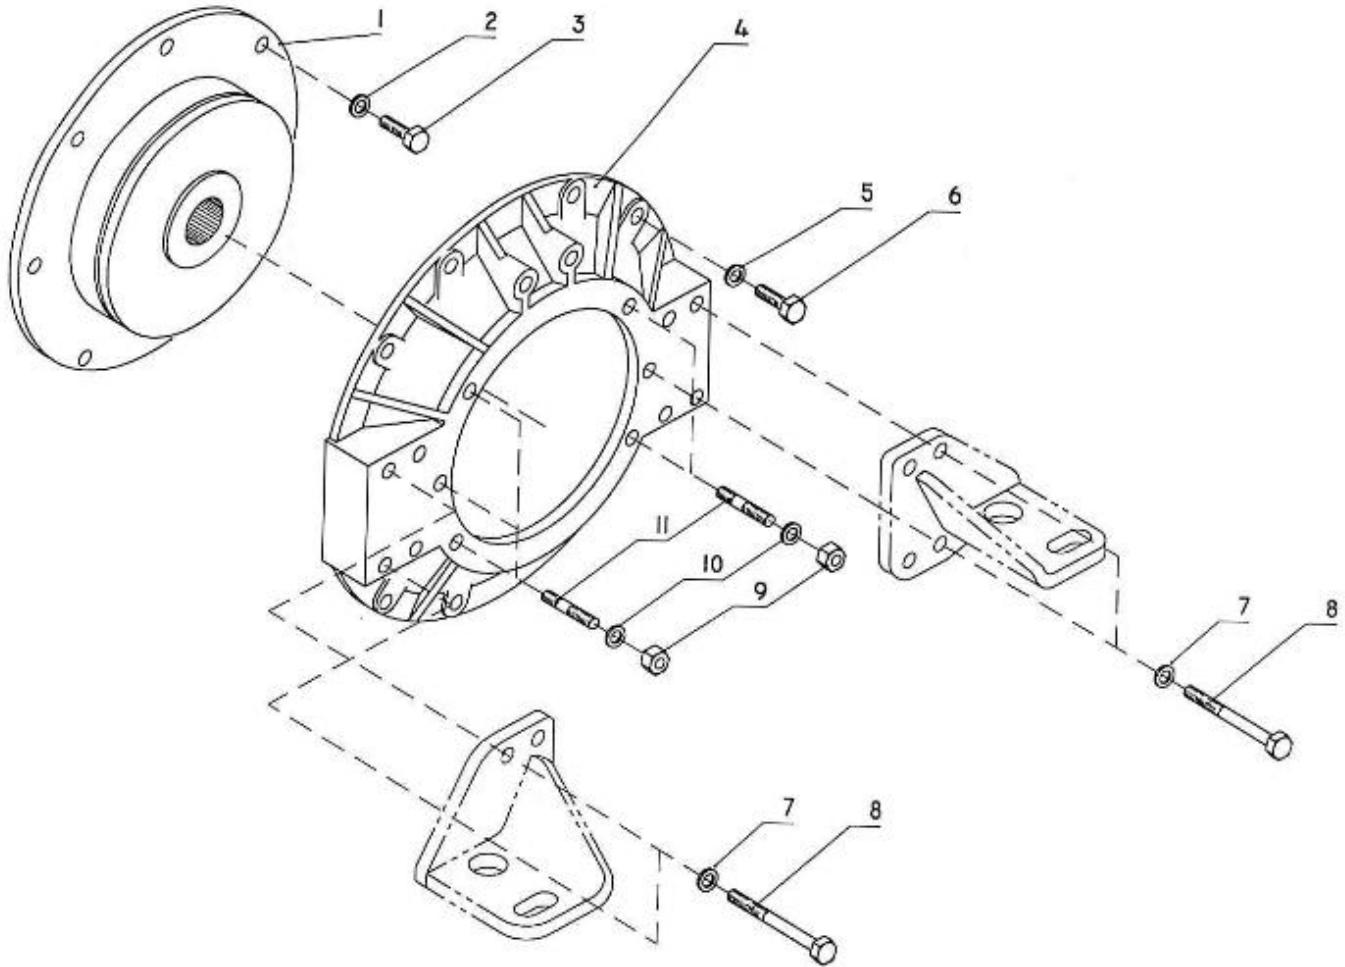

MOTEUR N4.140 STANDARD / GEAR BOX FLANGE

Part number	Item	Désignation article	Quantity
970311163	1	COUPLING	1
970119137	2	WASHER,CORRUGATED D10	8
39160463	3	BOLT,HEX M10X1,25X 25	8
95200226	4	HOUSING	1
970119137	5	WASHER,CORRUGATED D10	8
970499051	6	BOLT,HEX M10X1,25X 30	8
970119136	7	WASHER,SPRING D10	4
39160462	8	BOLT	4
970119143	9	NUT, M10	6
970119137	10	WASHER,CORRUGATED D10	6
970649725	11	STUD	6