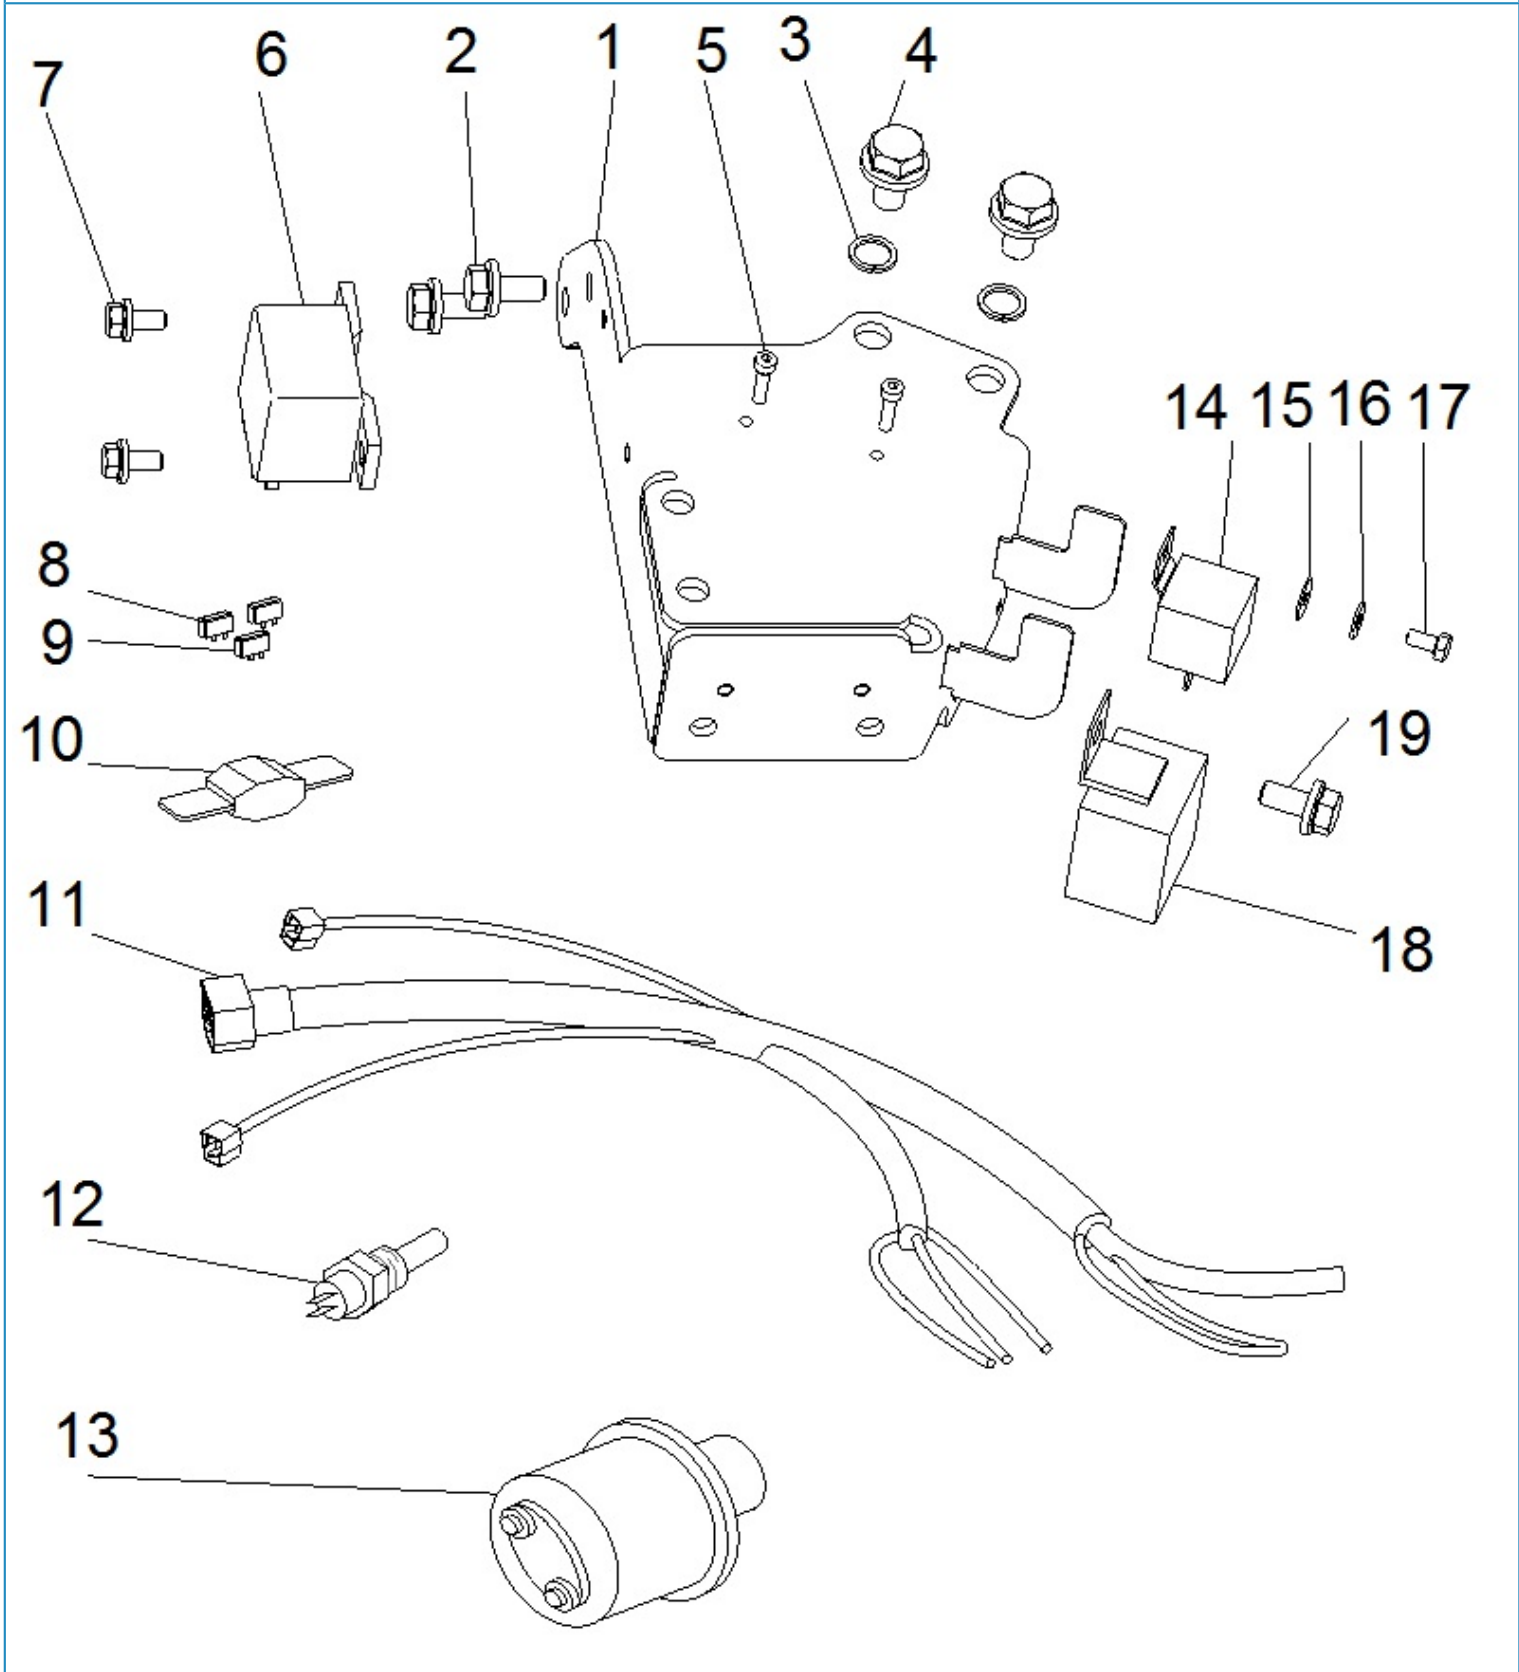

MOTEUR N4.140 STANDARD / ELECTRICAL EQUIPMENTS

Part number	Item	Désignation article	Quantity
95311054B	1	SUPPORT ACCESSOIRE ELEC	1
39160662	2	BOLT	2
970119136	3	WASHER,SPRING D10	2
39160463	4	BOLT,HEX M10X1,25X 25	2
39160960	5	BOLT	2
970300715	6	RELAY,12V-75A GLOW PLUG	1
39160735	7	BOLT	2
48201348	8	FUSE 15 AMP	2
48201349	9	FUSIBLE MINIFUSE 10 AMP	1
48201448	10	FUSIBLE MIDI 100A	1
674580B	11	CABLAGE MOTEUR N4.115	1
970851602	12	WATER TEMPERATURE SENDER	1
48201143	13	OIL PRESSURE SENDER	1
970300716	14	RELAY,12V-30A	1
39620202	15	WASHER	1
970300318	16	WASHER,SPRING D 5	1
970302420	17	BOLT,HEX M 5X 10	0
48201066	18	RELAY	1
39160661	19	BOLT	1