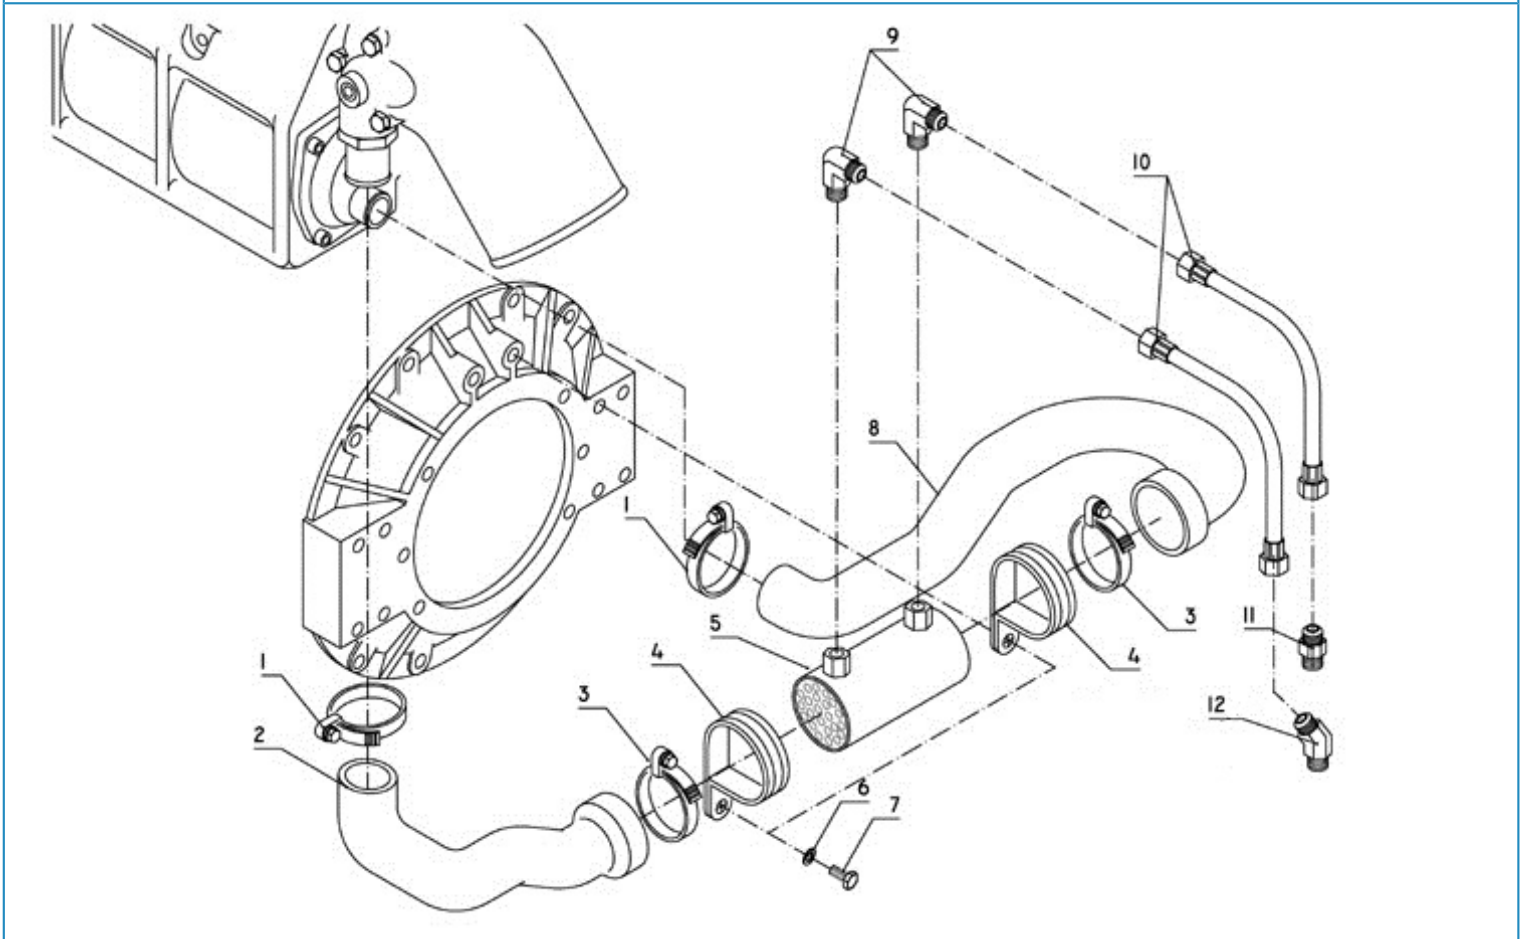

MOTEUR N4.140 STANDARD / GEAR BOX OIL COOLER

Part number	Item	Désignation article	Quantity
970300922	1	CLAMP,HOSE 26-38	2
48328078	2	HOSE	1
970634621	3	CLAMP,HOSE	2
48100189	4	CLAMP	2
970310247	5	OIL COOLER	1
970119135	6	WASHER,PLAIN D10	2
970635508	7	BOLT,HEX M10X 25	2
48328077	8	HOSE	1
48300035	9	ELBOW 92	2
48300080	10	HOSE	2
48300084	11	ELBOW	1
48300031	12	ELBOW 45	1