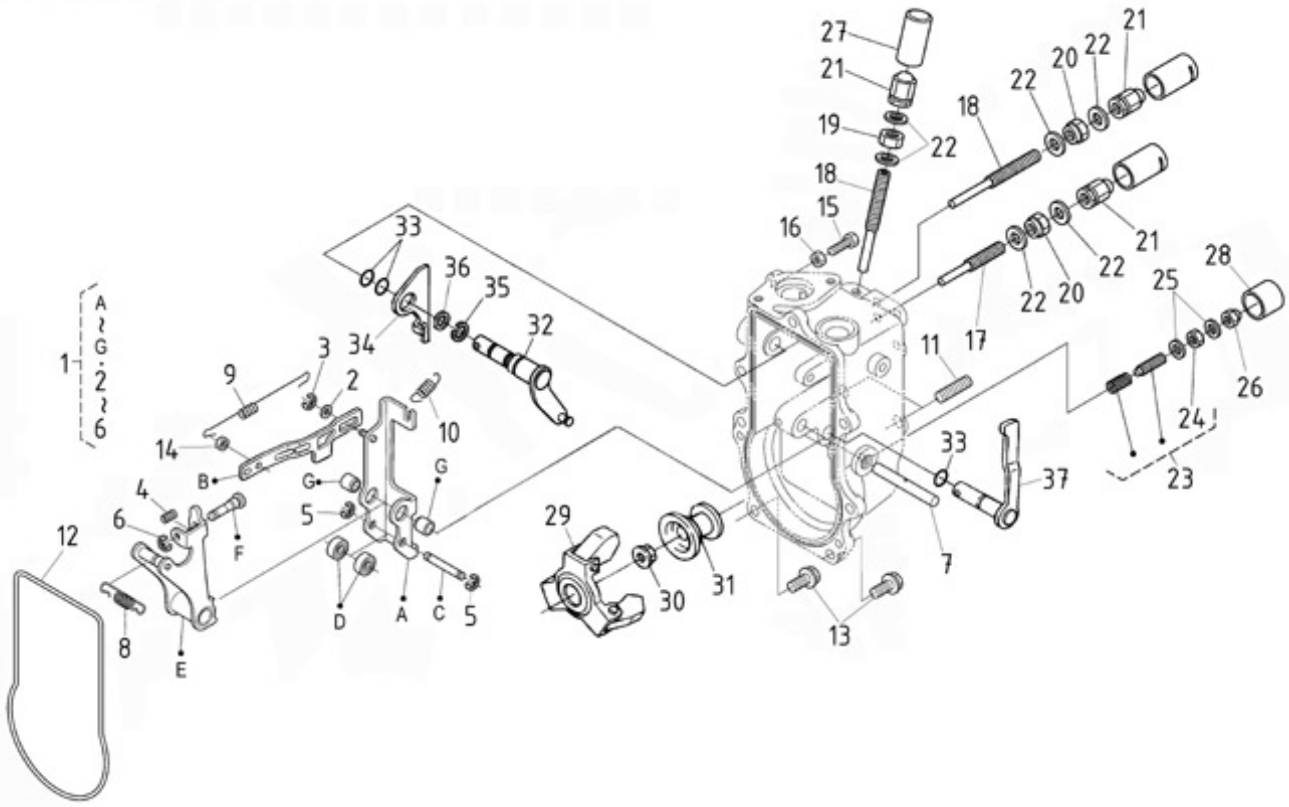

MOTEUR N4.140 STANDARD / SPEED REGULATOR

Part number	Item	Désignation article	Quantity
970313646	1	ASSY LEVER,FORK	1
970313647	2	WASHER,PLAIN	1
970313648	3	CIR CLIP,EXTERNAL	1
970313649	4	SPRING	1
970313650	5	CIR CLIP,EXTERNAL	2
970313651	6	CIR CLIP,EXTERNAL	1
970313652	7	SHAFT,FORK LEVER	1
970313653	8	SPRING,GOVERNOR	1
970313654	9	SPRING,START	1
970310954	10	SPRING	1
970313655	11	STUD	2
970310956	12	GASKET	1
970313656	13	BOLT,FLANGE	7
970313657	14	NUT,LOCK	1
970141301	15	BOLT, STOPPER ADJ.	1
970151133	16	NUT,M 6	1
970313659	17	BOLT,ADJUSTING	1
970310960	18	BOLT	2
970310359	19	NUT	1
970310962	20	NUT	2
970302839	21	NUT,CAP	3
970150403	22	RING,SEAL	6
970313660	23	ASSY BOLT,ADJUSTMENT	1
970491129	24	NUT	1
970491131	25	WASHER,SEAL	2
970141130	26	NUT, IDLE ASSEM.	1
970310464	27	CAP	1
970141132	28	CAP, BOLT COVER	1
970313661	29	ASSY WEIGHT,GOVERNOR	1
39460919	30	NUT, FLANGE	1
970313663	31	SLEEVE,GOVERNOR	1
970313664	32	ASSY LEVER(GOVERNOR)	1
970313665	33	O RING	3
970313666	34	LEVER,STOP	1
970313667	35	CIR CLIP,EXTERNAL	1
970302015	36	WASHER	1
970310903	37	ASSY LEVER	1