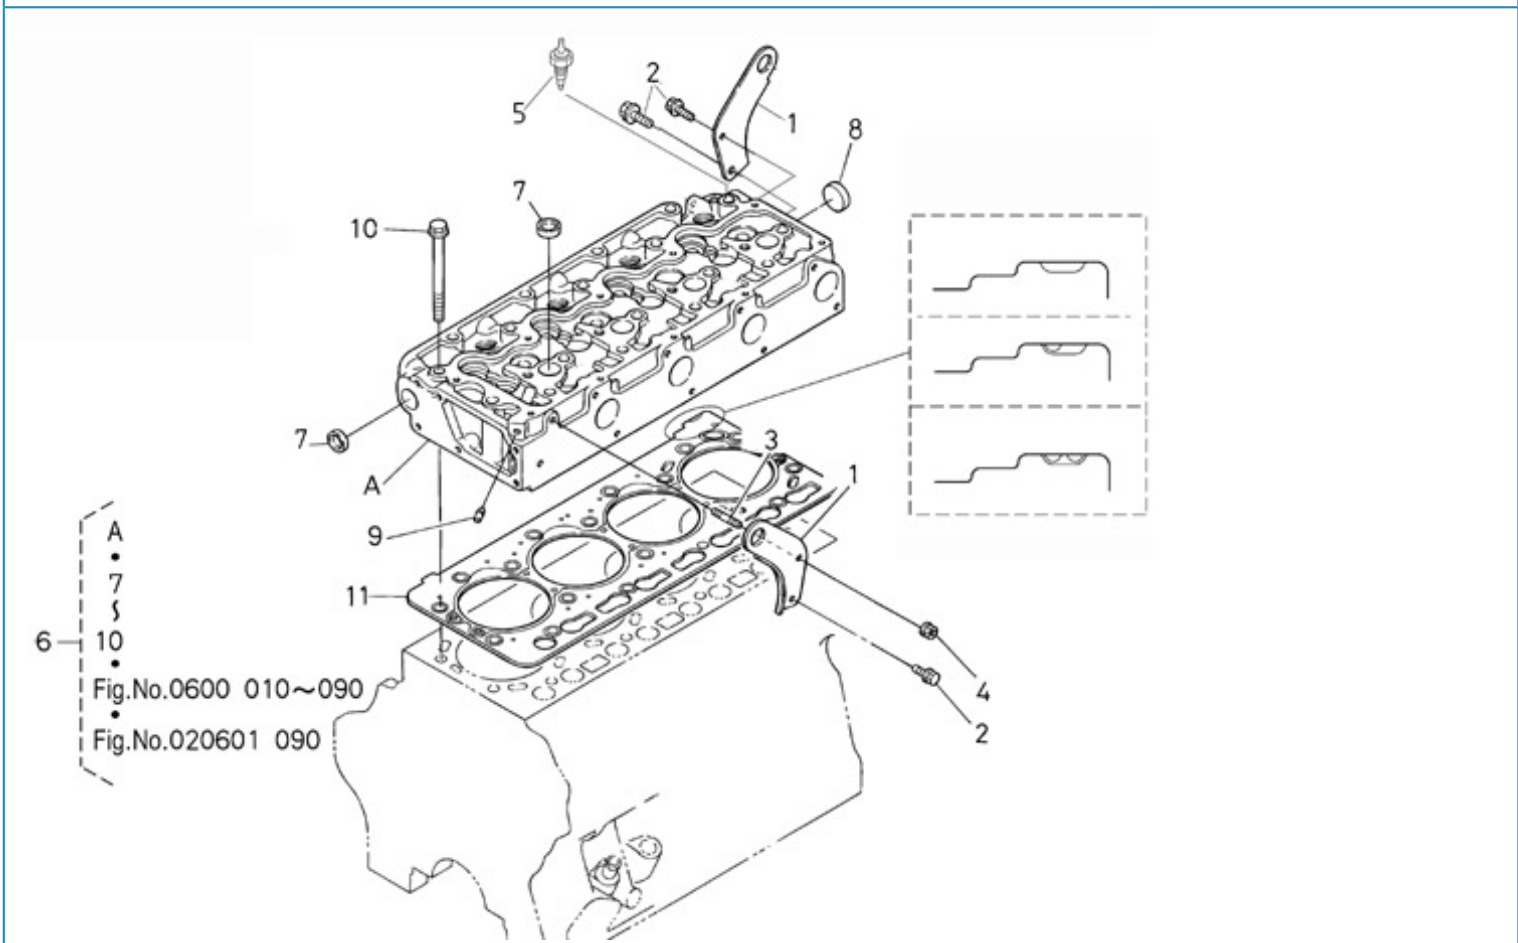

MOTEUR N4.140 STANDARD / CYLINDER HEAD

Part number	Item	Désignation article	Quantity
970310778	1	HANGER, ENGINE	2
970310773	2	BOLT	3
970312986	3	STUD	1
970310780	4	NUT,FLANGE	1
970304054	5	TEMPERATURE SWITCH 1/8 1P 97	1
970313538	6	ASSY CYLINDER HEAD	1
970301937	7	CAP,FREEZE	5
970301938	8	CAP,FREEZE	1
970490108	9	PLUG,SOCK	1
970310784	10	BOLT,CYLINDER HEAD	18
970313539	11	GASKET,CYLINDER HEAD	1
970313541	11	GASKET,CYLINDER HEAD	1
970313540	11	GASKET,CYLINDER HEAD	1