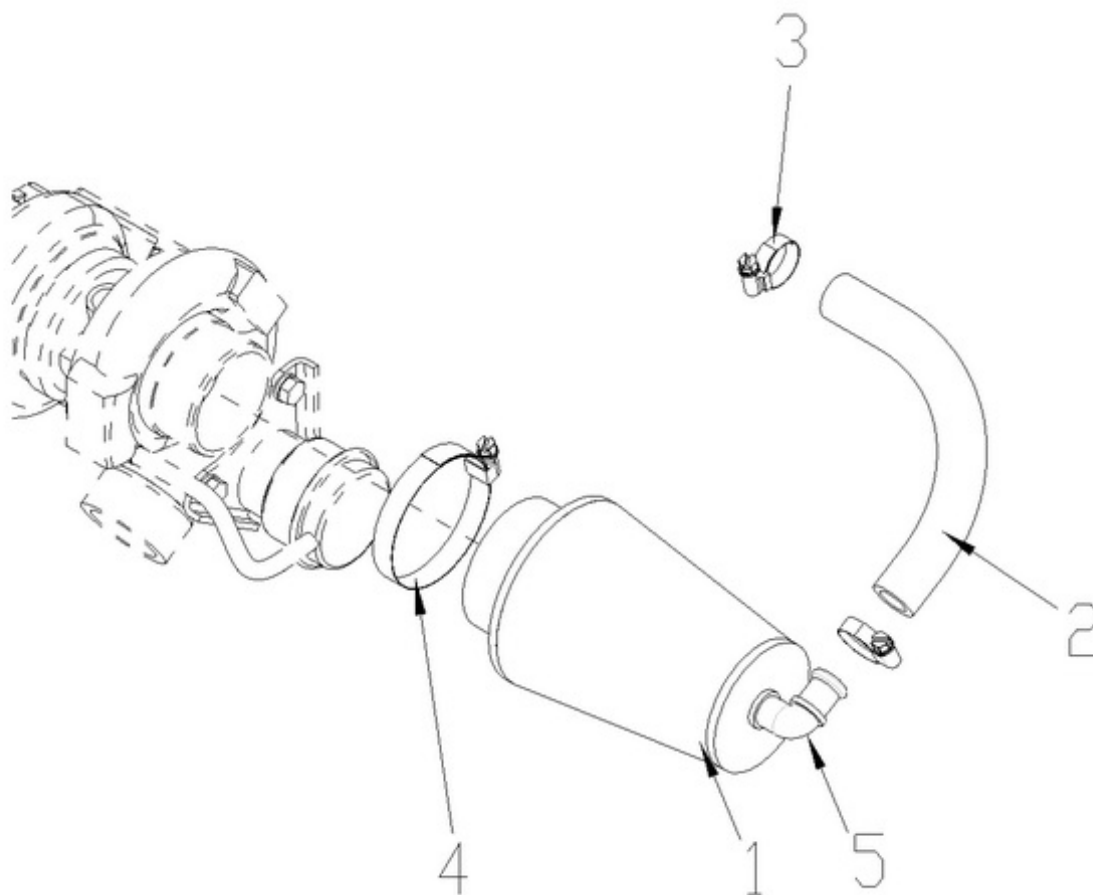

MOTEUR N4.140 STANDARD / AIR FILTER

Part number	Item	Désignation article	Quantity
48101039A	1	FILTRE A AIR N4.115	1
48328071	2	HOSE	1
970434506	3	CLAMP,HOSE 13-20	2
970300071	4	CLAMP,HOSE 50-65	1
48509001	5	COUDE 90	1