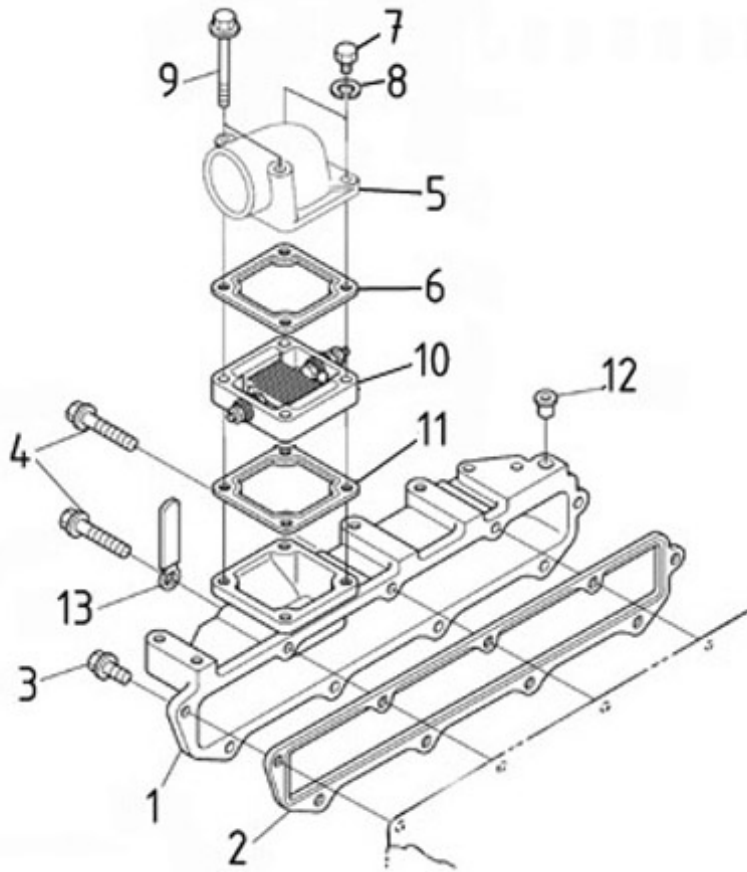

MOTEUR N4.140 STANDARD / INTAKE MANIFOLD

Part number	Item	Désignation article	Quantity
970313720	1	MANIFOLD,INLET	1
970313722	2	GASKET,IN-MANIFOLD	1
970313545	3	BOLT,FLANGE	6
970313723	4	BOLT,FLANGE	3
970313724	5	FLANGE,AIR CLEANER	1
970313725	6	GASKET,A/C FLANGE	1
970313726	7	BOLT	2
970490904	8	WASHER,SPRING D 8	2
970313728	9	BOLT,FLANGE	2
970313729	10	HEATER,INTAKE AIR	1
970313725	11	GASKET,A/C FLANGE	1
970313730	12	PLUG	1
970310781	13	CLAMP,CORD	1