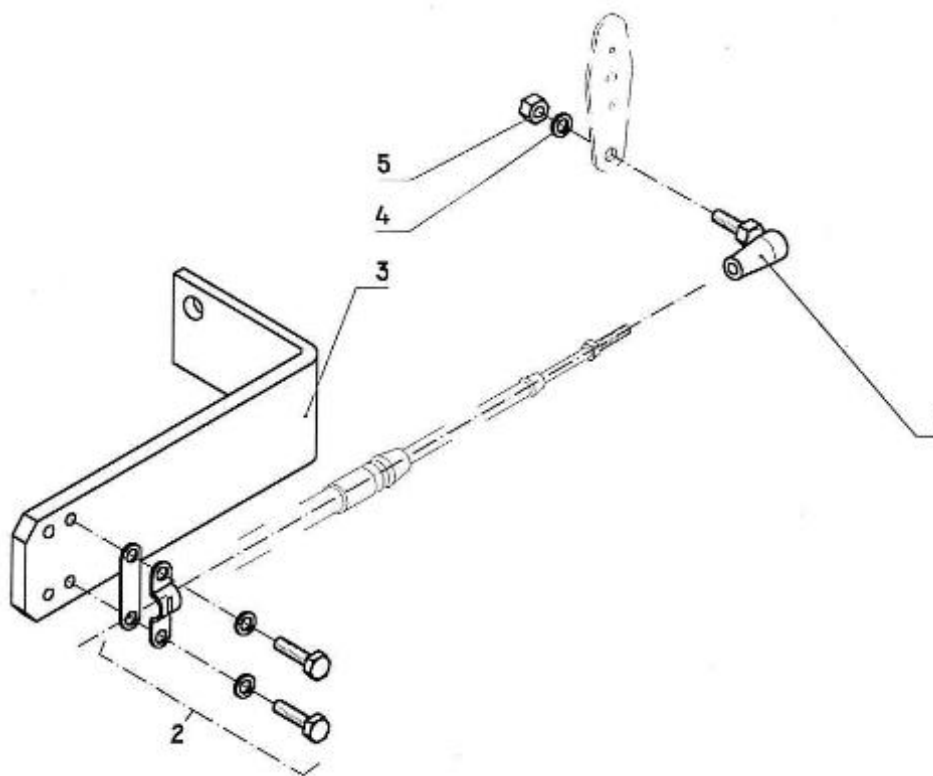

MOTEUR N4.140 STANDARD / ACCELERATOR

Part number	Item	Désignation article	Quantity
970830124	1	JOINT	1
970835020	2	CLAMP	1
95203061	3	BRACKET	1
970635459	4	WASHER,PLAIN D 6	1
970635460	5	NUT,M 6	1