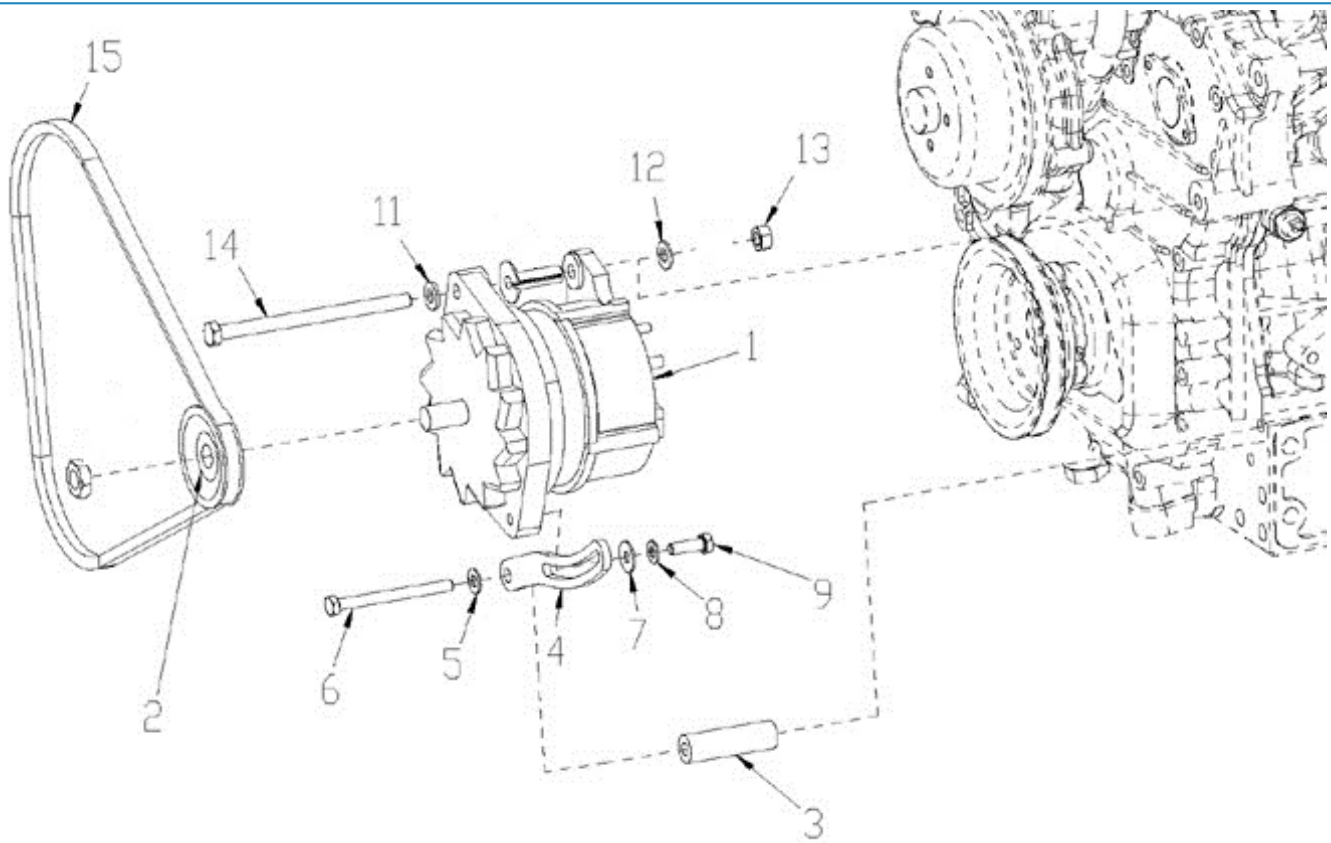

Part number	Item	Désignation article	Quantity
95312336	2	PULLEY	1
43320308	3	SPACER	1
970310736	4	TIGHTENER,V-BELT	1
970119138	5	WASHER,SPRING D 8	1
970301280	6	BOLT,HEX M 8X 90	1
970304050	7	WASHER	1
970119138	8	WASHER,SPRING D 8	1
970024016	9	BOLT,HEX M 8X 40	1
970119137	11	WASHER,CORRUGATED D10	1
970119135	12	WASHER,PLAIN D10	1
39460920	13	NUT	1
39160453	14	BOLT	1
48108141	15	V BELT	1