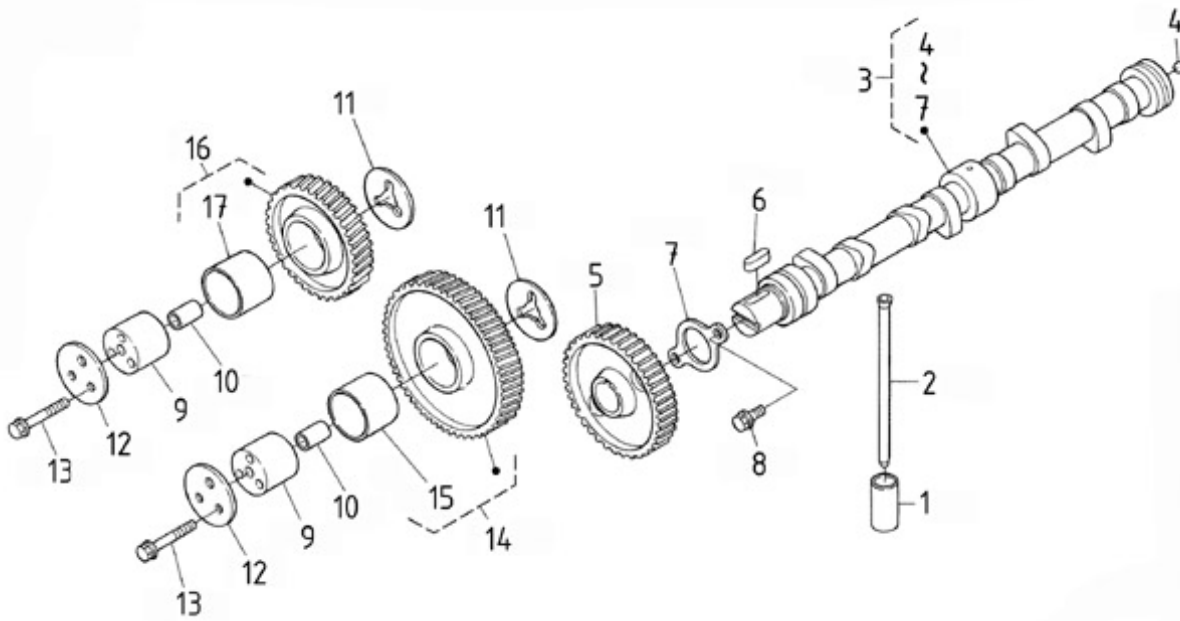

MOTEUR N4.140 STANDARD / CYLINDER HEAD

Part number	Item	Désignation article	Quantity
970310778	1	HANGER, ENGINE	2
970310773	2	BOLT	3
970312986	3	STUD	1
970310780	4	NUT,FLANGE	1
970304054	5	TEMPERATURE SWITCH 1/8 1P 97	1
970313538	6	ASSY CYLINDER HEAD	1
970301937	7	CAP,FREEZE	5
970301938	8	CAP,FREEZE	1
970490108	9	PLUG,SOCK	1
970310784	10	BOLT,CYLINDER HEAD	18
970313539	11	GASKET,CYLINDER HEAD	1
970313541	11	GASKET,CYLINDER HEAD	1
970313540	11	GASKET,CYLINDER HEAD	1

MOTEUR N4.140 STANDARD / VALVES AND SPRINGS

Part number	Item	Désignation article	Quantity
970302720	1	GUIDE,VALVE INTAKE 4.150	8
970302721	2	GUIDE,VALVE EXHAUST 4.150	8
970313707	3	VALVE,INLET	8
970313708	4	VALVE,EXHAUST	8
970311007	5	SPRING VALVE	16
970491004	6	RETAINER,VALVE SPRING	16
970491005	7	COLLET,VALVE SPRING	16
970311008	8	INLET VALVE SEAL	16
970313709	9	SHAFT,VALVE	8
970313710	10	ASSY SHAFT,R-ARM	1
970313711	11	SCREW,SET	2
970313712	12	BRACKET,ROCKER ARM	4
970310494	13	PIN,SPRING	1
970311014	14	WASHER	2
970313714	15	CIR CLIP,EXTERNAL	2
970313715	16	SPRING	3
970313716	17	ASSY ROCKER ARM,IN.	4
970302019	18	SCREW,ADJUSTING	4
970302021	19	NUT	4
970313717	20	ASSY ROCKER ARM,EXH.	4
970302019	21	SCREW,ADJUSTING	4
970302021	22	NUT	4
970313718	23	PIN,STRAIGHT	4
970313719	24	BOLT,FLANGE	4
970311022	25	ASSY ARM	8
970311023	26	SCREW	8
970302795	27	NUT	8
970311024	28	PAD	8

MOTEUR N4.140 STANDARD / CAMSHAFT

Part number	Item	Désignation article	Quantity
970307317	1	TAPPET	8
970310830	2	PUSH ROD	8
970310831	3	CAMSHAFT CPL	1
970313570	4	BALL	1
970310833	5	GEAR,CAM	1
970492126	6	KEY,FEATHER	1
970310834	7	STOPPER	1
970310773	8	BOLT	2
970310836	9	SHAFT	2
970313572	10	PIN,GEAR IDLE	2
970310837	11	COLLAR	2
970310838	12	COLLAR	2
970313548	13	BOLT,FLANGE	6
970310839	14	COMP.GEAR,IDLE	1
970313573	15	BUSH,IDLE GEAR	1
970310840	16	COMP.GEAR,IDLE	1
970313573	17	BUSH,IDLE GEAR	1