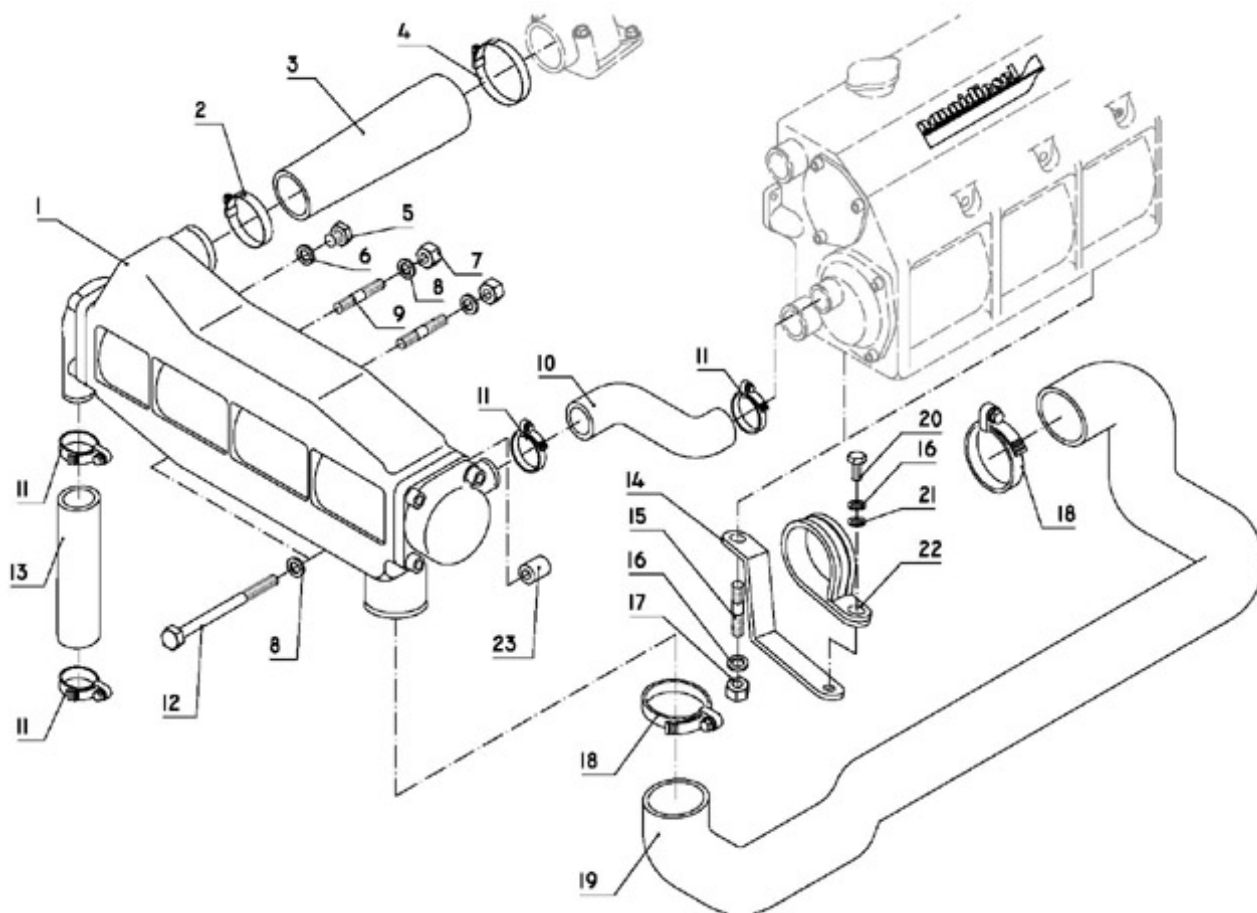

MOTEUR N4.140 STANDARD / AIR COOLER

Part number	Item	Désignation article	Quantity
48300365	1	INTERCOOLER	1
970634621	2	CLAMP,HOSE	1
48328146	3	HOSE	1
970634620	4	CLAMP,HOSE 60-80	1
41169405	5	PLUG	1
970300430	6	GASKET,RING D10	1
970027322	7	NUT,M 8	2
970119139	8	WASHER,CORRUGATED D8	4
970300374	9	STUD,M 8X 30	2
48328076	10	HOSE	1
970300922	11	CLAMP,HOSE 26-38	4
970301703	12	BOLT,HEX M 8X160	2
32830001	13	PIPE	0
95310425	14	SUPPORT,PIPE CLAMP	2
970300080	15	STUD,M 8X 25	2
970119138	16	WASHER,SPRING D 8	2
970027322	17	NUT,M 8	2
970300071	18	CLAMP,HOSE 50-65	2
48328075	19	HOSE	1
970119141	20	BOLT,HEX M8X 20	2
970027323	21	WASHER,PLAIN D 8	2
48100794	22	CLAMP	2