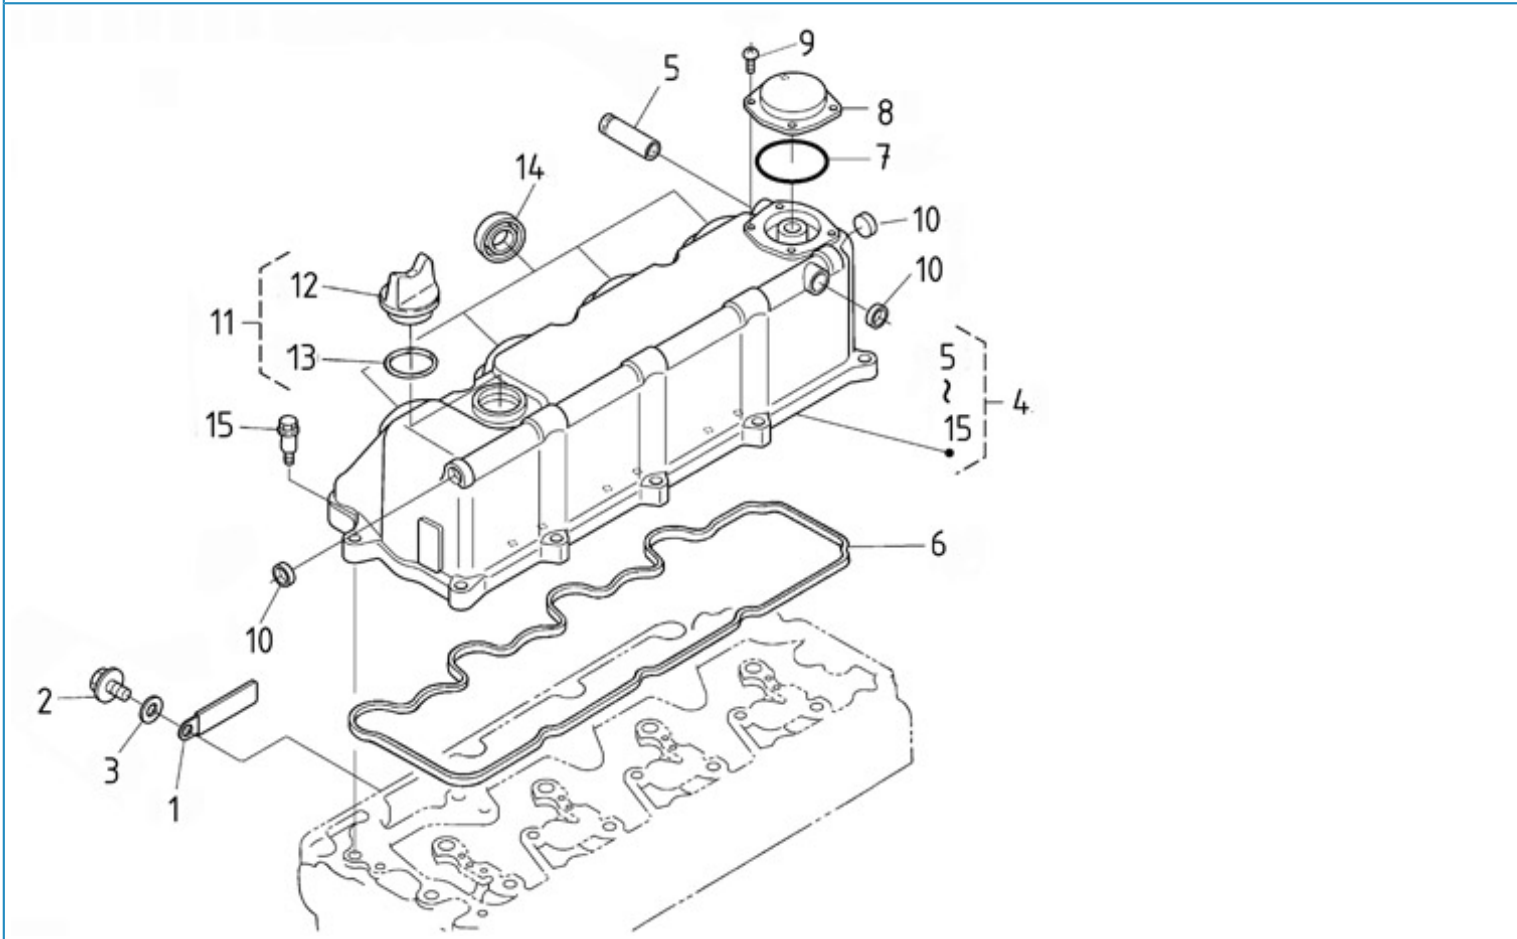

MOTEUR N4.140 STANDARD / CYLINDER HEAD COVER

Part number	Item	Désignation article	Quantity
970313551	1	CLAMP,CORD	1
970313552	2	BOLT,FLANGE	1
970302935	3	WASHER,PLAIN D10	1
970313554	4	ASSY COVER,CYL.HEAD	1
970310806	5	UNION	1
970313555	6	GASKET,HEAD COVER	1
970313556	7	O RING,BREATHER	1
970312972	8	COVER,BREATHER	1
970310810	9	SCREW	4
970313558	10	CAP,SEALING	3
970313559	11	ASSY PLUG,O/FILLER	1
970313464	12	PLUG	1
970313560	13	O RING	1
970313561	14	SEAL,INJECTION PIPE	4
970310812	15	BOLT	10