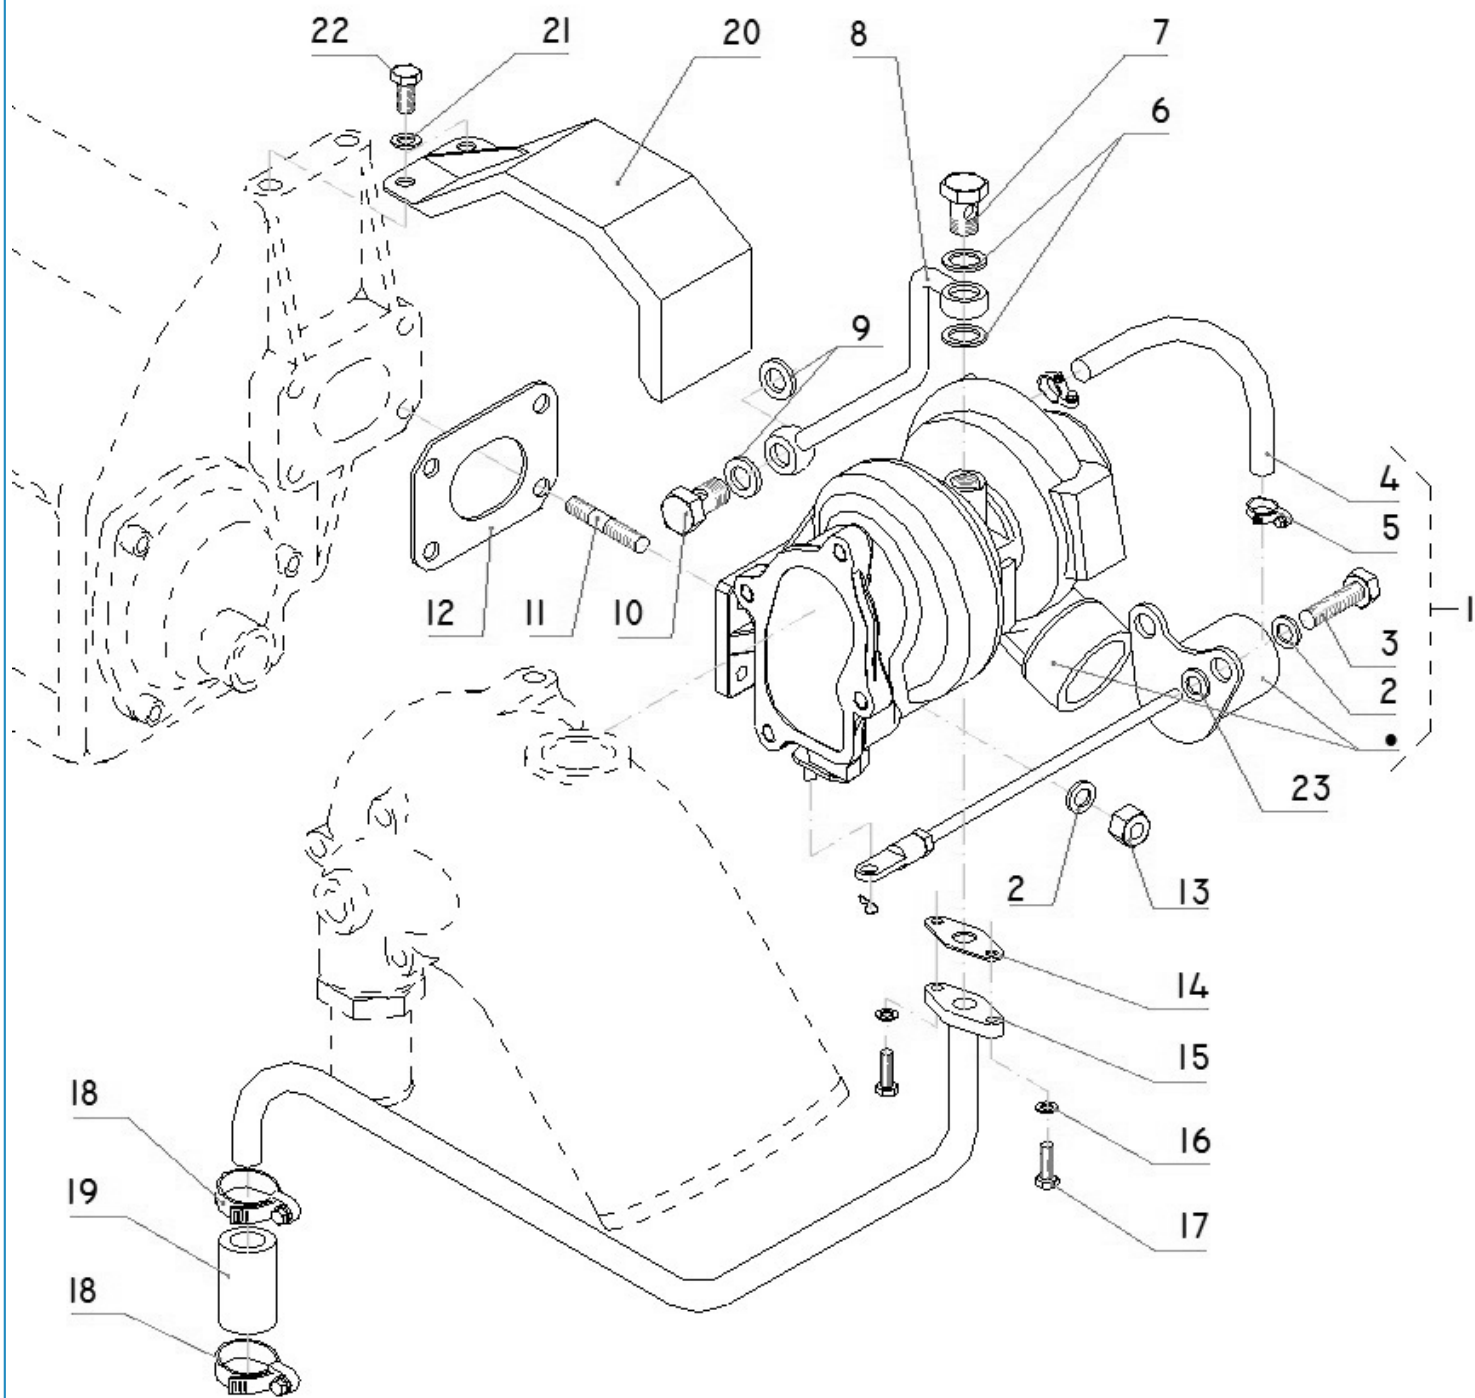

MOTEUR N4.140 STANDARD / TURBOCHARGER

Part number	Item	Désignation article	Quantity
970314758	1	TURBO CHARGER N4.115	1
970316779	1	ENS.TURBO COMPRESSEUR N4.140	1
970119138	2	WASHER,SPRING D 8	4
39160662	3	BOLT	2
970315945	3	ASSY HOSE, WASTE GATE N4.115	3
970315945	4	ASSY HOSE, WASTE GATE N4.115	1
970315946	4	CLAMP	4
970315946	5	CLAMP	2
970300430	6	GASKET,RING D10	2
970310505	7	BOLT,EYE JOINT	1
51306101	8	PIPE	1
970300288	9	GASKET,M8	2
970310504	10	BOLT,EYE JOINT	1
970300080	11	STUD,M 8X 25	4
970310725	12	GASKET	1
970027322	13	NUT,M 8	4
970310508	14	GASKET NA	1
51306100	15	PIPE	1
970119149	16	WASHER, SPRING D 6	2
970644006	17	BOLT,HEX M 6X 20	2
970301604	18	CLAMP,HOSE 15-24	2
970310509	19	PIPE,OIL	1
95310412	20	TURBO COVER	1
970119139	21	WASHER,CORRUGATED D8	2
970119141	22	BOLT,HEX M8X 20	2
95312344	23	SPACER	1