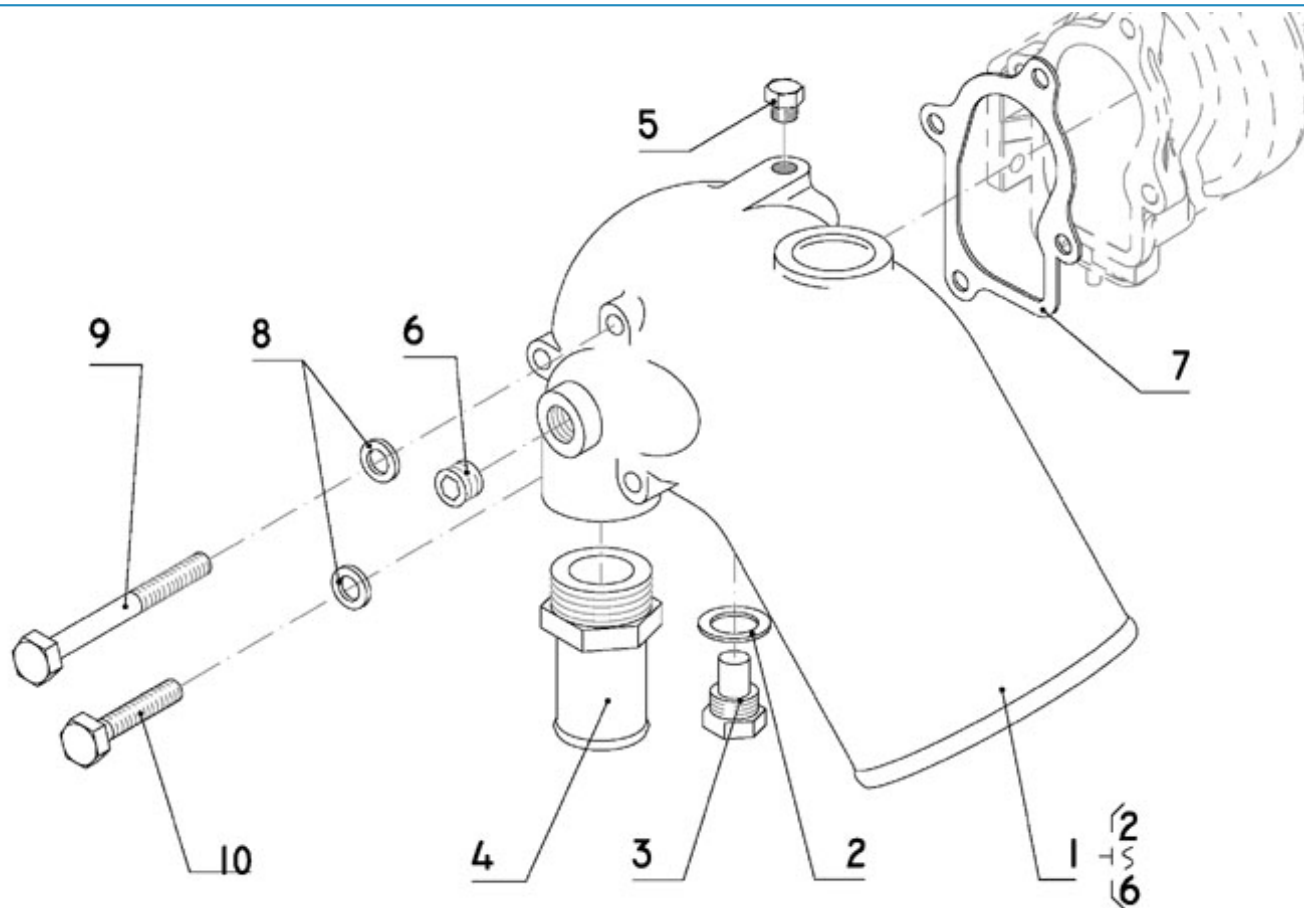

MOTEUR N4.140 STANDARD / EXHAUST MIXER

Part number	Item	Désignation article	Quantity
KP500U00	1	MIXER	1
970300199	2	GASKET,RING D16	1
970494635	3	ANODE,ZINC CPL M16X1,5	1
970892303	4	SOCKET,HOSE	1
970307265	5	PLUG,HEX 1/8	1
970310264	6	PLUG	1
970314995	7	GASKET	1
970119139	8	WASHER,CORRUGATED D8	4
39160455	9	BOLT	3
970647316	10	BOLT,HEX M 8X 35	1