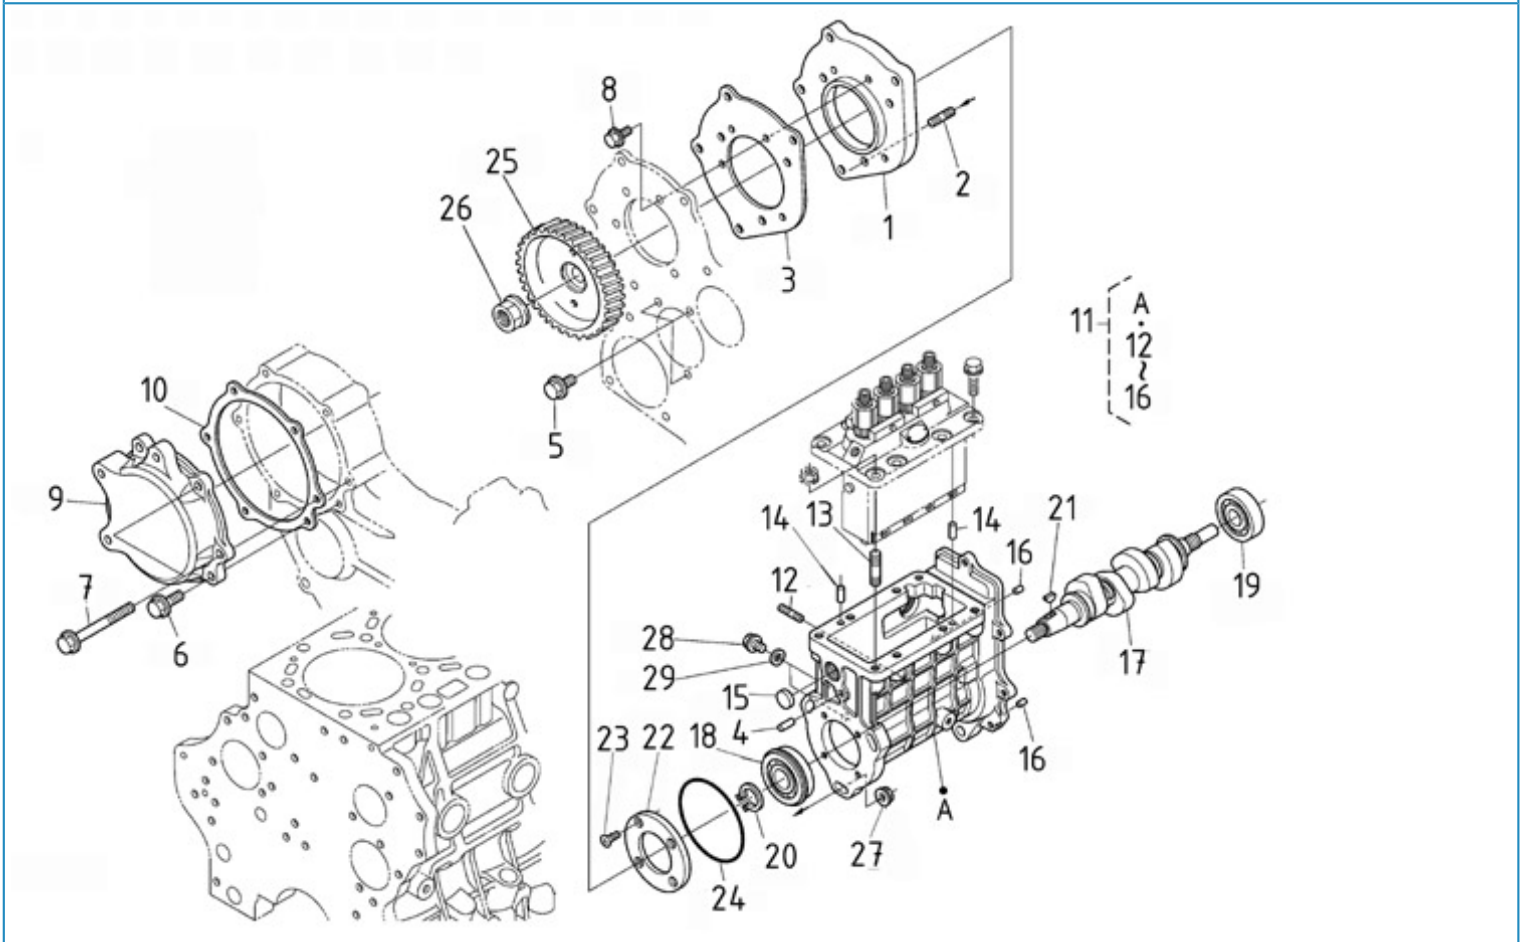

MOTEUR N4.140 STANDARD / CAMSHAFT INJECTION PUMP

Part number	Item	Désignation article	Quantity
970313631	1	BASE,INJECTION PUMP	1
970313632	2	STUD	3
970310923	3	GASKET	1
970313633	4	PIN,STRAIGHT	1
970310773	5	BOLT	3
970313599	6	BOLT,FLANGE	1
970313549	7	BOLT,FLANGE	7
970310926	8	BOLT,FLANGE	3
970310927	9	COVER INJECTION PUMP	1
970316341	10	GASKET,I/P COVER	1
970313635	11	ASSY HOUSING,I/P	1
970313398	12	STUD	2
970313636	13	STUD	3
970490122	14	PIN,CYLINDRICAL	2
970310934	15	PLUG	1
970313638	16	PIN,STRAIGHT	2
970313639	17	CAMSHAFT,FUEL	1
970313640	18	BEARING,BALL	1
970313641	19	BEARING,BALL	1
970492135	20	CIR-CLIP,EXTERNAL	1
970313643	21	KEY,WOODRUFF	1
970313644	22	STOPPER,FUEL C/SHAFT	1
970313544	23	SCREW,CSK-HD	4
970310943	24	GASKET	1
970310944	25	GEAR,INJ.PUMP	1
970313645	26	NUT,UBS	1
970310780	27	NUT,FLANGE	3
970310773	28	BOLT	2
970491131	29	WASHER,SEAL	2