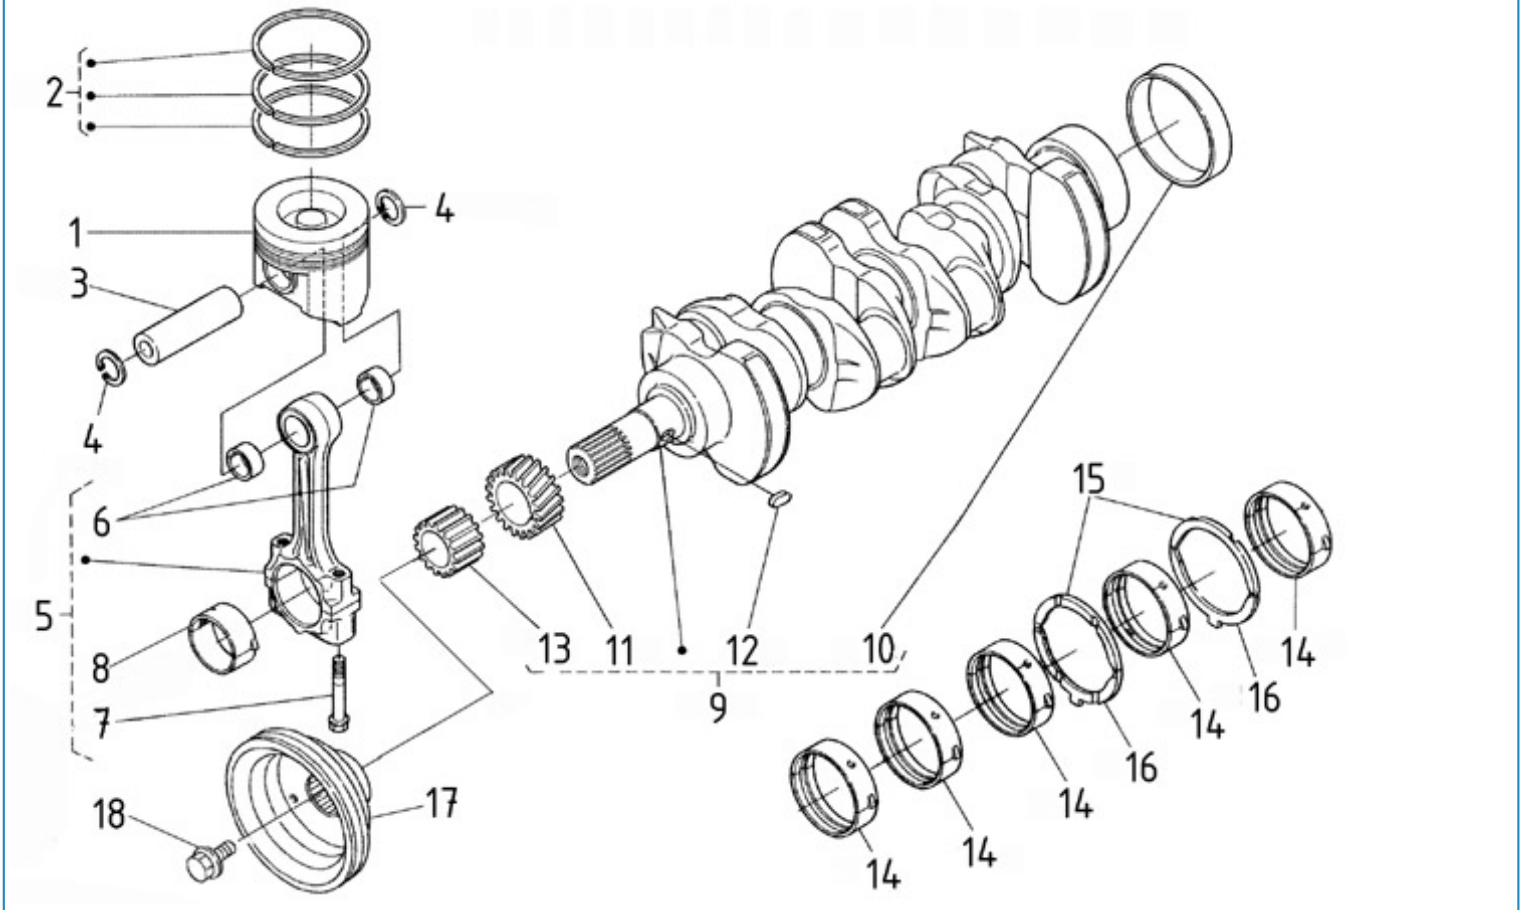

MOTEUR N4.140 STANDARD / CRANKSHAFT-PISTONS

Part number	Item	Désignation article	Quantity
970313575	1	PISTON	4
970313576	1	PISTON	4
970313577	2	ASSY PISTON RING	4
970313578	2	ASSY PISTON RING	4
970310846	3	METAL, CONN.ROD	4
970310847	4	CIRCLIP	8
970313580	5	ASSY ROD,CONNECTING	4
970316330	6	BUSH,PISTON PIN	8
970310850	7	BOLT	8
970310855	8	METAL,CRANK PIN 02	4
970313582	8	METAL,CRANKPIN	4
970313583	9	COMP.CRANKSHAFT	1
970310860	10	SLEEVE	1
970313584	11	GEAR,CRANKSHAFT	1
970491106	12	KEY,FEATHER	1
970310862	13	GEAR,OIL PUMP DRIVE	1
970313587	14	METAL,CRANKSHAFT	5
970316336	14	METAL,CRANKSHAFT -0.20mm/SET	5
970316335	14	METAL,CRANKSHAFT STD/SET	5
970310867	15	METAL,SIDE 02	2
970310866	15	METAL,SIDE	2
970310868	15	METAL,SIDE 04	2
970310869	16	METAL,SIDE	2
970310870	16	METAL,SIDE 02	2
970313588	17	PULLEY,FAN DRIVE	1
970313589	18	BOLT	1