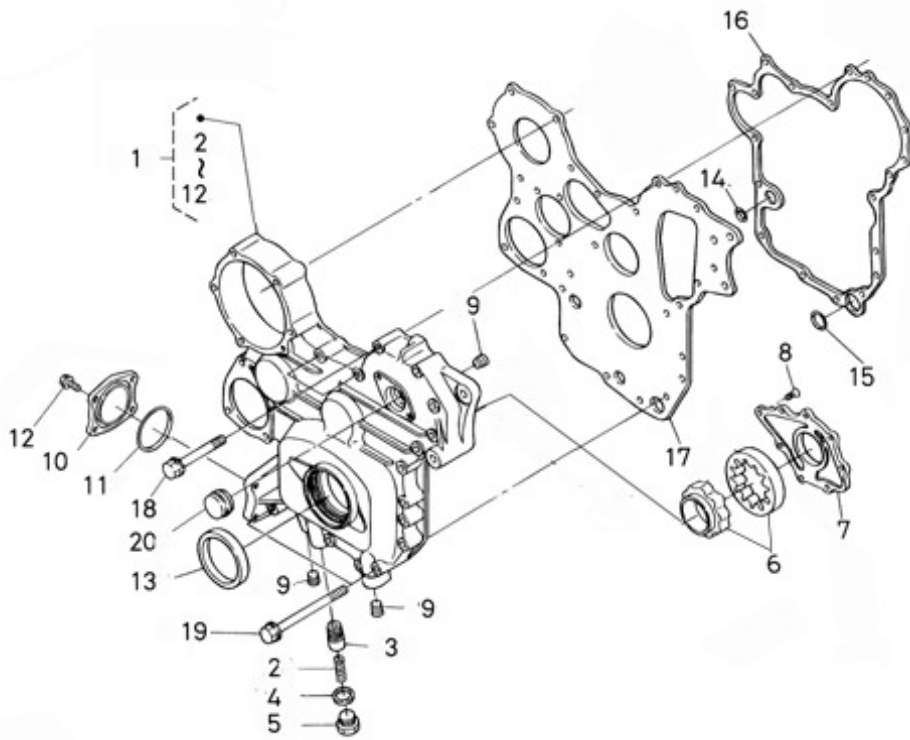

MOTEUR N4.140 STANDARD / TIMING GEAR CASE

Part number	Item	Désignation article	Quantity
970310786	1	HOUSING	1
970310787	2	SPRING	1
970310788	3	ASSY VALVE RELIEF	1
970310374	4	GASKET,COPPER	1
970310789	5	PLUG	1
970310790	6	ASSY ROTOR,OIL PUMP	1
970310791	7	COVER,OIL PUMP	1
970313544	8	SCREW,CSK-HD	8
970310793	9	PLUG	3
970310929	10	COVER,OIL FILTER	1
970310930	11	O,RING	1
970313545	12	BOLT,FLANGE	4
970310794	13	SEAL	1
970313546	14	O RING	1
970310795	15	O RING	1
970310796	16	SEAL	1
970310797	17	PLATE,GEAR CASE	1
970313548	18	BOLT,FLANGE	13
970313549	19	BOLT,FLANGE	7
970302743	20	COVER,H/METER UNIT	1