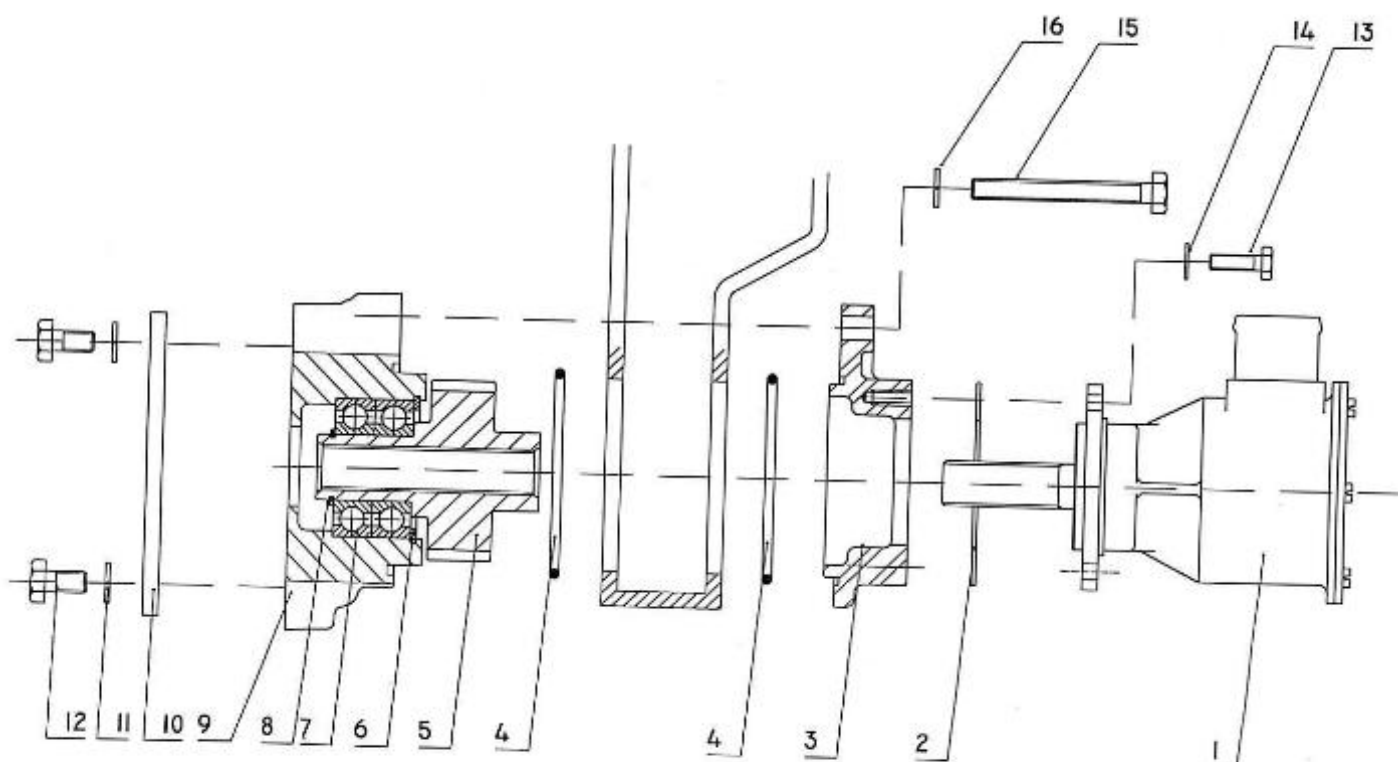

MOTEUR N4.140 STANDARD / SEA WATER PUMP

Part number	Item	Désignation article	Quantity
970316373	1	PUMP,WATER	1
970302683	2	GASKET,WATER PUMP	1
95710028	3	FLANGE	1
970311107	4	O-RING	2
970311108	5	GEAR, PTO PUMP	1
970311109	6	CIR-CLIP,INTERNAL	1
970311110	7	BEARING	2
970312517	8	CIR CLIP , EXTERNAL	1
970311112	9	PTO COVER	1
970119139	11	WASHER,CORRUGATED D8	4
970119141	12	BOLT,HEX M8X 20	4
970644006	13	BOLT,HEX M 6X 20	4
970609602	14	WASHER,CORRUGATED D 6	4
39160312	15	BOLT	3
970119139	16	WASHER,CORRUGATED D8	3