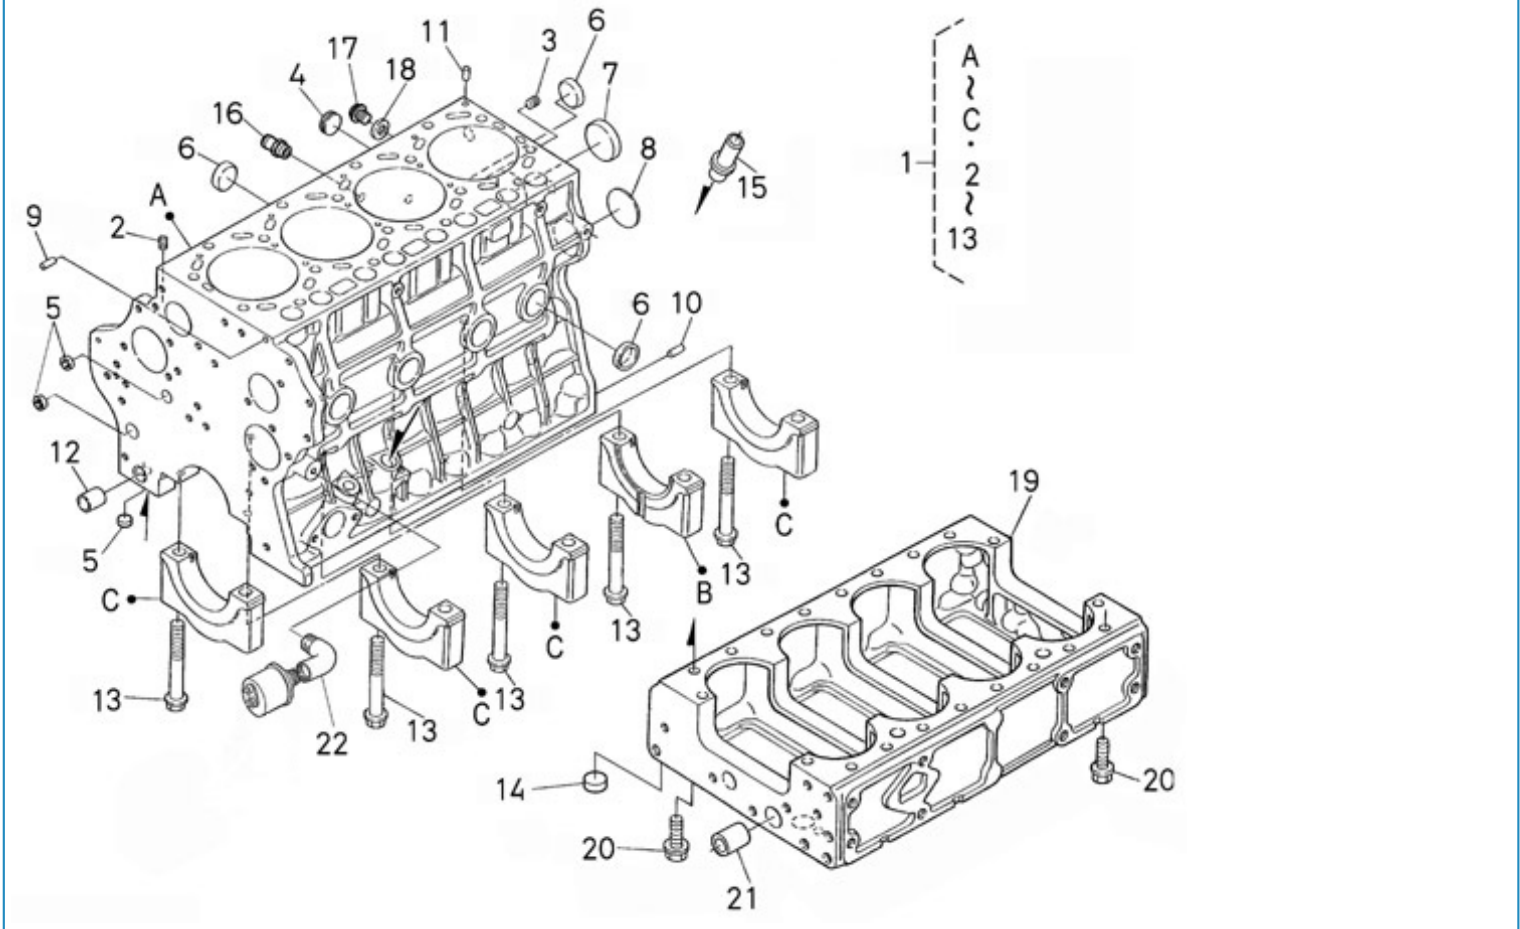

Filtre(s) :

- type: MOTEUR N4.140 STANDARD

MOTEUR N4.140 STANDARD / ENGINE BLOCK

Part number	Item	Désignation article	Quantity
970313520	1	COMP.CRANKCASE	1
970490108	2	PLUG,SOCK	2
970310760	3	PLUG	1
970310311	4	PLUG	1
970302722	5	CAP,FREEZE	4
970301905	6	CAP,SEALING	9
970301906	7	CAP,FREEZE	1
970313521	8	PLUG,EXPANSION	1
970313522	9	PIN,STRAIGHT	1
970313523	10	PIN,STRAIGHT	4
970490112	11	PIN,PIPE	2
970310764	12	PIN	1
970310765	13	BOLT	10
970301905	14	CAP,SEALING	1
970313524	15	PIPE,OIL	1
970313525	16	GASKET,WATER PIPE	1
970313526	17	PLUG	1
970313527	18	GASKET	1
970313528	19	CRANKCASE	1
970313529	20	BOLT,FLANGE	16
970310770	21	PIN	1
970493207	22	ELBOW,1/8X10X1,5MF	1

MOTEUR N4.140 STANDARD / OIL SUMP - OIL PUMP

Part number	Item	Désignation article	Quantity
970313530	1	COMP.OIL PAN	1
970307674	2	NIPPLE	1
970313531	3	GASKET	1
970313532	4	BOLT,OIL PAN	20
970313533	5	BOLT,FLANGE	4
970310775	6	FILTER,OIL	1
970310776	7	O RING	1
970310773	8	BOLT	2

MOTEUR N4.140 STANDARD / OIL DIPSTICK

Part number	Item	Désignation article	Quantity
970310824	1	GUIDE,OIL GAUGE	2
970310825	2	DIPSTICK	1
970314755	3	PLUG	1

MOTEUR N4.140 STANDARD / TIMING GEAR CASE

Part number	Item	Désignation article	Quantity
970310786	1	HOUSING	1
970310787	2	SPRING	1
970310788	3	ASSY VALVE RELIEF	1
970310374	4	GASKET,COPPER	1
970310789	5	PLUG	1
970310790	6	ASSY ROTOR,OIL PUMP	1
970310791	7	COVER,OIL PUMP	1
970313544	8	SCREW,CSK-HD	8
970310793	9	PLUG	3
970310929	10	COVER,OIL FILTER	1
970310930	11	O,RING	1
970313545	12	BOLT,FLANGE	4
970310794	13	SEAL	1
970313546	14	O RING	1
970310795	15	O RING	1
970310796	16	SEAL	1
970310797	17	PLATE,GEAR CASE	1
970313548	18	BOLT,FLANGE	13
970313549	19	BOLT,FLANGE	7
970302743	20	COVER,H/METER UNIT	1