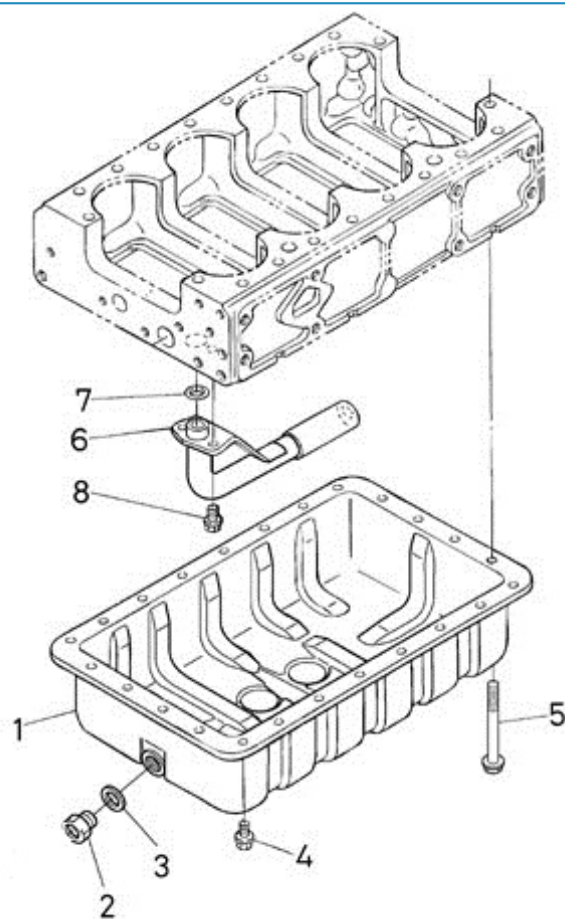

Filtre(s) :

- type: MOTEUR N4.140 STANDARD

MOTEUR N4.140 STANDARD / ENGINE BLOCK

Part number	Item	Désignation article	Quantity
970313520	1	COMP.CRANKCASE	1
970490108	2	PLUG,SOCK	2
970310760	3	PLUG	1
970310311	4	PLUG	1
970302722	5	CAP,FREEZE	4
970301905	6	CAP,SEALING	9
970301906	7	CAP,FREEZE	1
970313521	8	PLUG,EXPANSION	1
970313522	9	PIN,STRAIGHT	1
970313523	10	PIN,STRAIGHT	4
970490112	11	PIN,PIPE	2
970310764	12	PIN	1
970310765	13	BOLT	10
970301905	14	CAP,SEALING	1
970313524	15	PIPE,OIL	1
970313525	16	GASKET,WATER PIPE	1
970313526	17	PLUG	1
970313527	18	GASKET	1
970313528	19	CRANKCASE	1
970313529	20	BOLT,FLANGE	16
970310770	21	PIN	1
970493207	22	ELBOW,1/8X10X1,5MF	1

MOTEUR N4.140 STANDARD / OIL SUMP - OIL PUMP

Part number	Item	Désignation article	Quantity
970313530	1	COMP.OIL PAN	1
970307674	2	NIPPLE	1
970313531	3	GASKET	1
970313532	4	BOLT,OIL PAN	20
970313533	5	BOLT,FLANGE	4
970310775	6	FILTER,OIL	1
970310776	7	O RING	1
970310773	8	BOLT	2