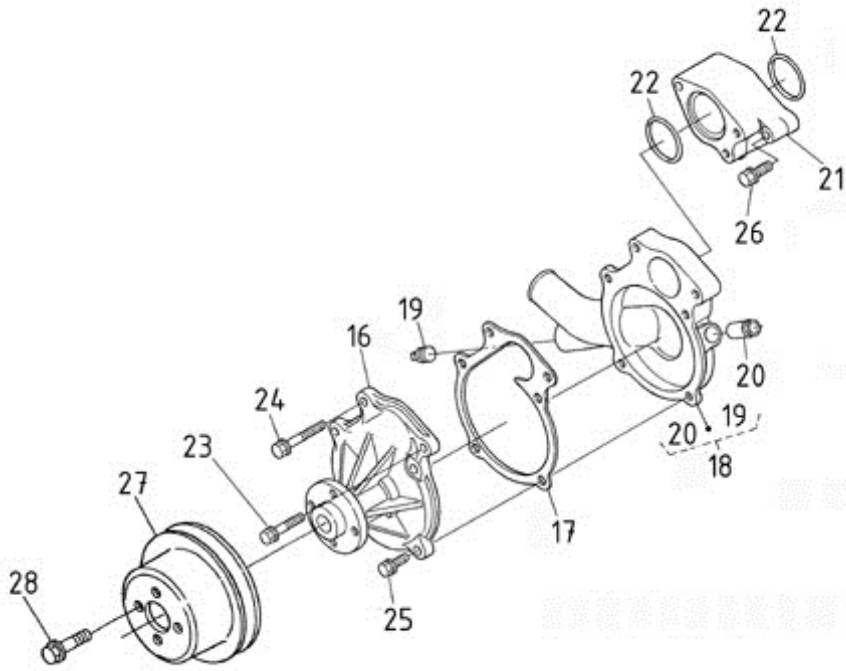

MOTEUR N4.140 STANDARD / FRESH WATER PUMP

Part number	Item	Désignation article	Quantity
970310993	1	PUMP,F/WATER	1
970310994	2	GASKET	1
970313117	3	ASSY SUPPORT W/P	1
970313701	4	PLUG	1
970310806	5	UNION	1
970311164	5	PLUG	1
970301604	6	CLAMP,HOSE 15-24	1
970310998	6	SUPPORT 2,W/PUMP	1
970313705	7	BOLT,FLANGE	3
970310999	8	O RING	2
970313569	9	BOLT,FLANGE	3
970311000	11	BOLT	2
970301604	12	CLAMP,HOSE 15-24	1
48328080	13	PIPE,WATER RETURN	1
970310993	16	PUMP,F/WATER	16
970310994	17	GASKET	17
970313117	18	ASSY SUPPORT W/P	18
970313701	19	PLUG	19
970310806	20	UNION	20
970310998	21	SUPPORT 2,W/PUMP	21
970310999	22	O RING	22
970311000	23	BOLT	23
970313569	25	BOLT,FLANGE	25
970313705	26	BOLT,FLANGE	26
970313706	27	PULLEY,FAN	27
970310773	28	BOLT	28