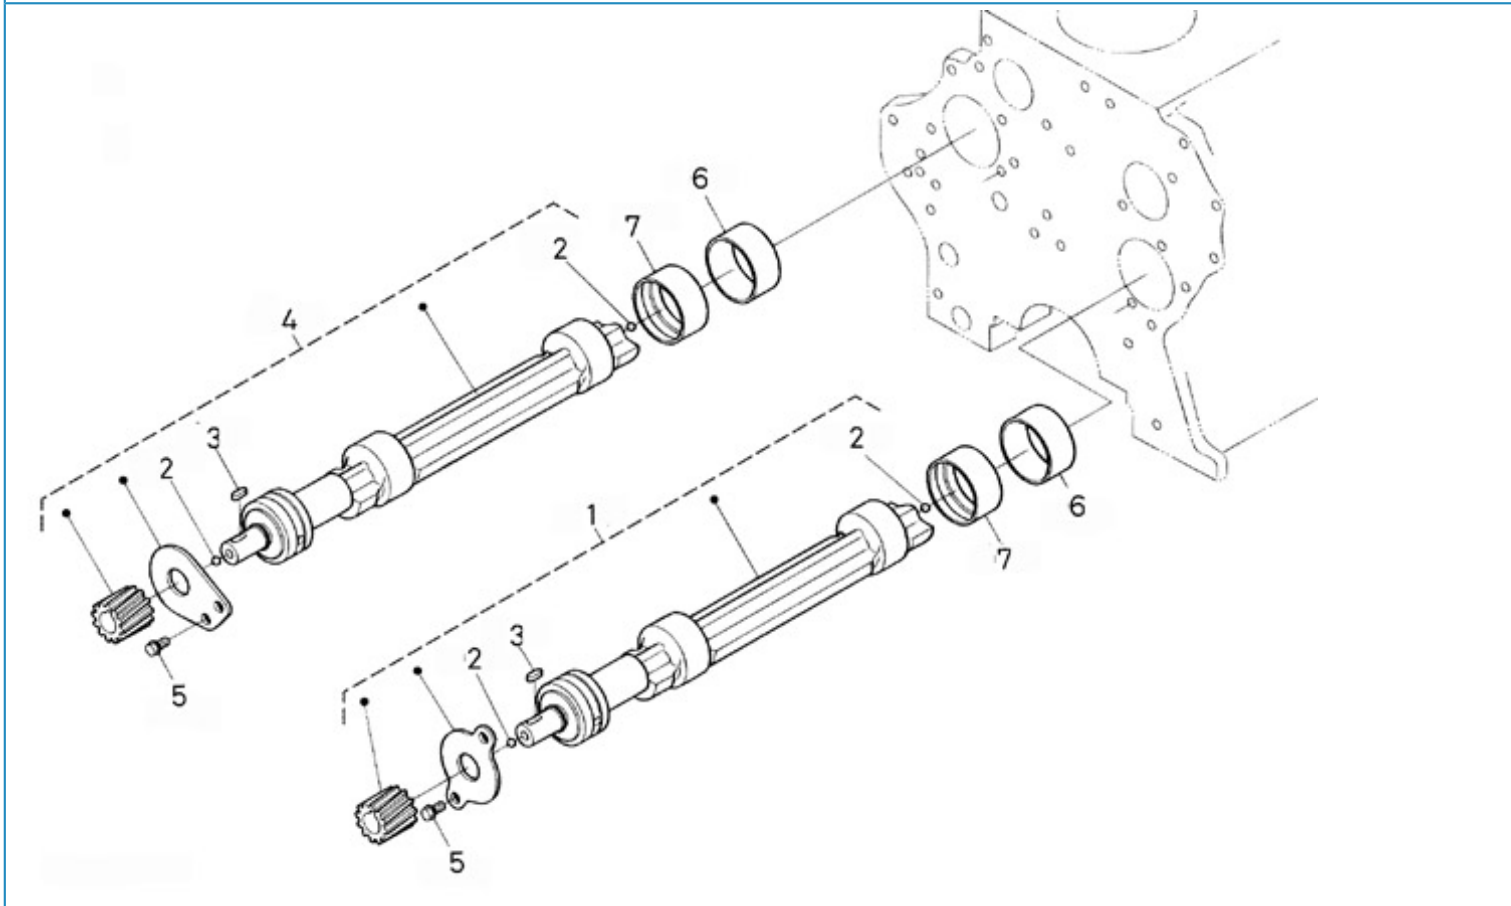

MOTEUR N4.140 STANDARD / CAMSHAFT- BALANCING SHAFT

Part number	Item	Désignation article	Quantity
970313593	1	ASSY SHAFT,BALANCER	1
970302897	2	BEARING,BALL	4
970313595	3	KEY,FEATHER	2
970313596	4	ASSY SHAFT,BALANCER	1
970310773	5	BOLT	4
970311117	6	METAL	2
970311119	7	METAL	2