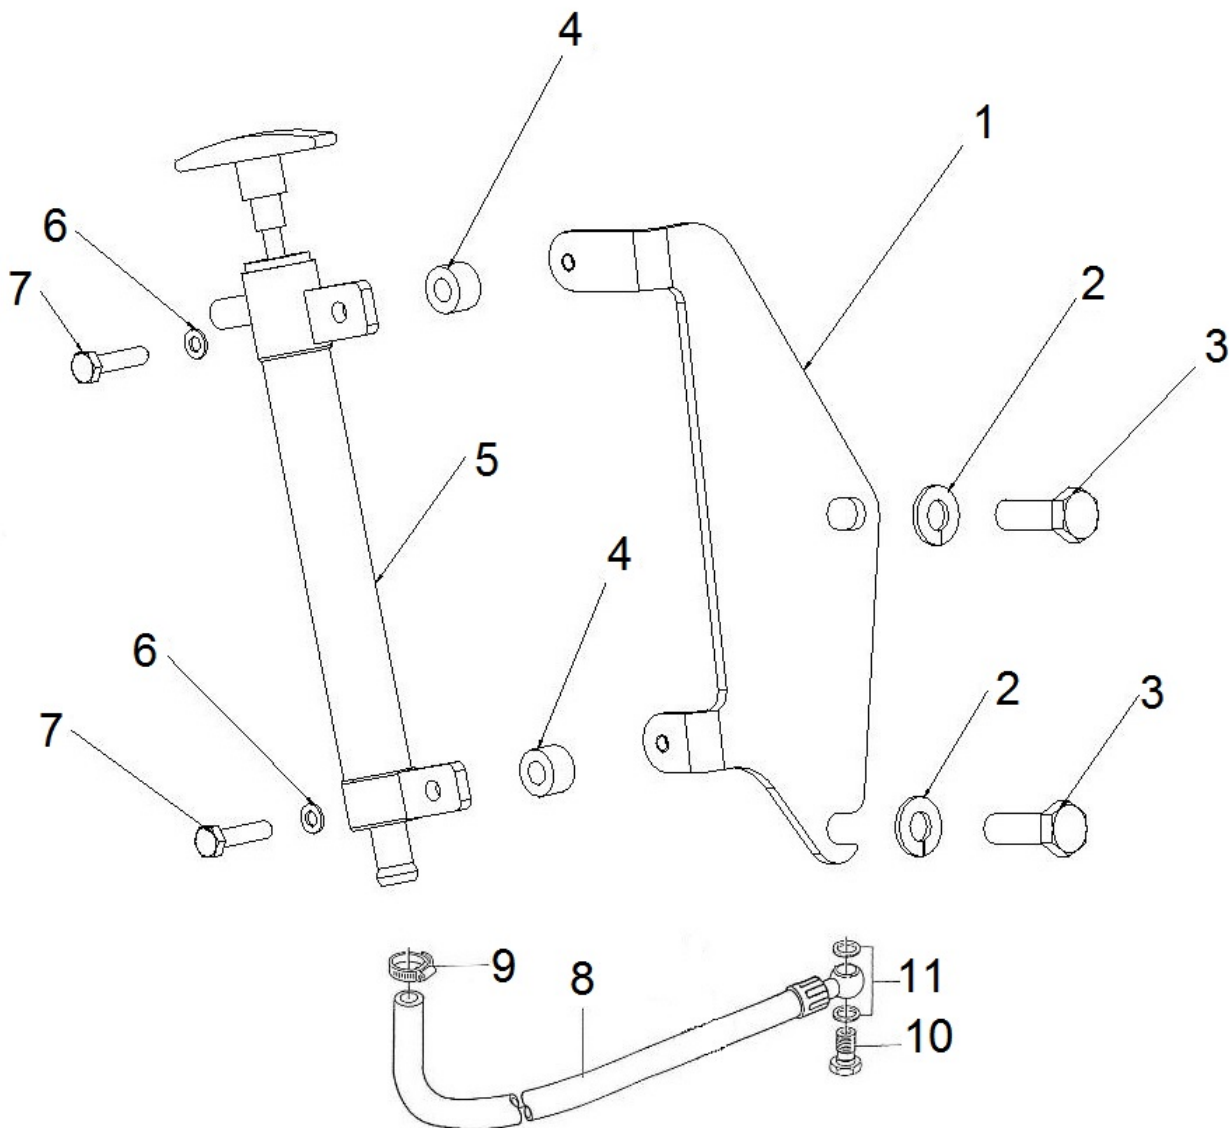

MOTEUR N4.140 STANDARD / OIL DRAIN PUMP

Part number	Item	Désignation article	Quantity
95303462	1	SUPPORT POMPE DE VIDANGE	1
970119136	2	WASHER,SPRING D10	2
970499051	3	BOLT,HEX M10X1,25X 30	2
970300375	4	SPACER	2
970439302	5	PUMP,OIL EXTRACTION	1
39780	6	WASHER	2
970300275	7	BOLT,HEX M 6X 25	2
KP350U00	8	ENS.TUYAU VIDANGE D'HUILE	1
970439306	9	CLAMP	1
970312248	10	BOLT, UNION	1
970300325	11	RING,SEAL D12	2