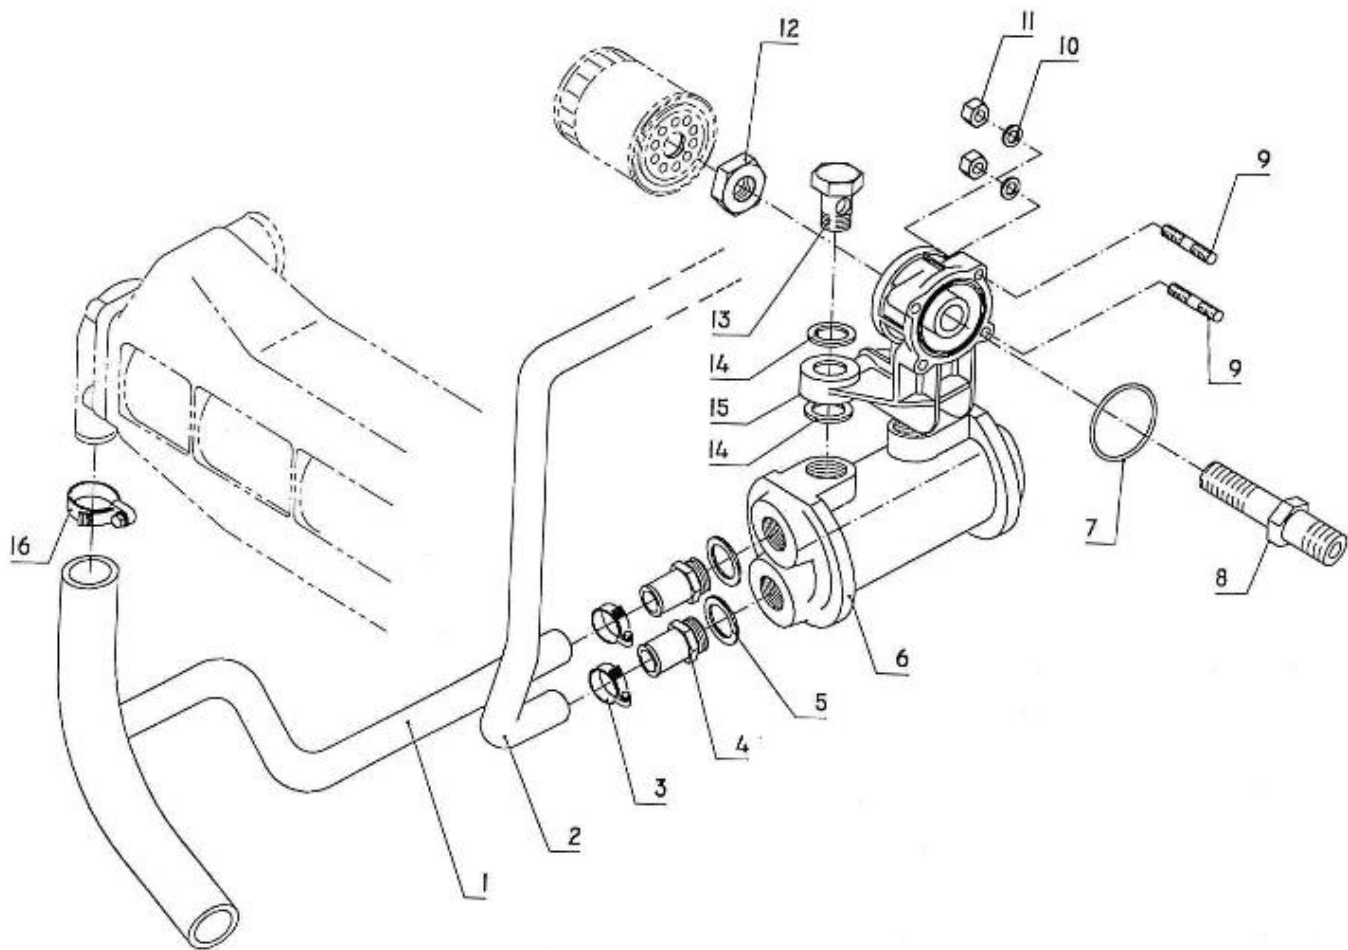

MOTEUR N4.140 STANDARD / OIL COOLER

Part number	Item	Désignation article	Quantity
48328084	1	HOSE	1
48328083	2	HOSE	1
970604526	3	CLAMP,HOSE 22-32	2
970892503	4	ELBOW	2
903200409	5	GASKET	2
48300371	6	OIL COOLER	1
970301719	7	O-RING,68,00X4,00	1
970310815	8	NIPPLE,OIL FILTER	1
970307249	9	STUD	4
970119139	10	WASHER,CORRUGATED D8	4
970024015	11	NUT,M 8 A2	4
970310814	12	NUT	1
970311072	13	SCREW	2
916200023	14	GASKET	4
665700067	15	FUEL FILTER	1
970604533	16	CLAMP,HOSE 32-44	2