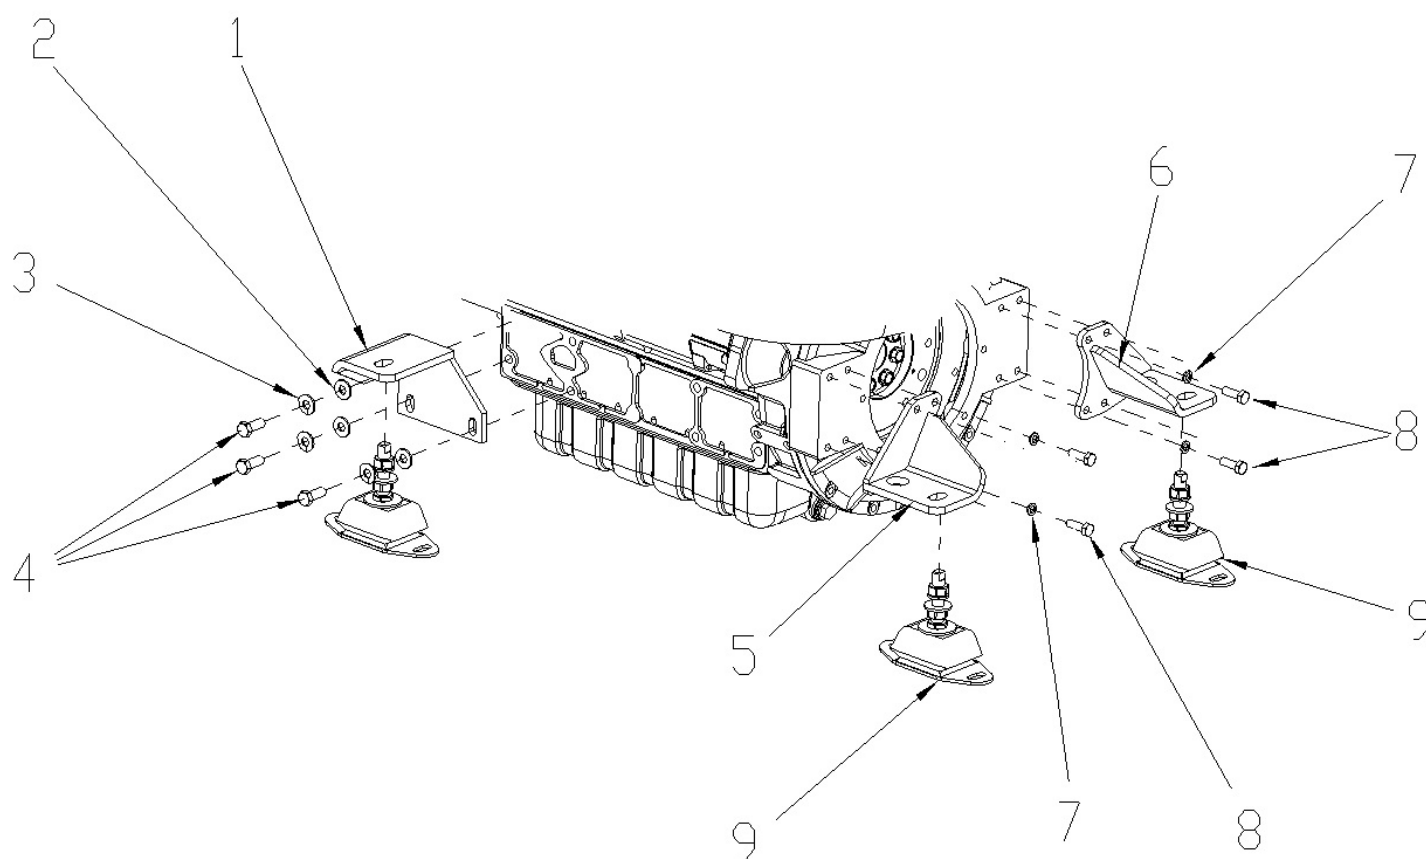

MOTEUR N4.140 STANDARD / SUPPORT AND MOUNTING

Part number	Item	Désignation article	Quantity
95310404	1	ENGINE MOUNT	2
970409153	2	WASHER,PLAIN D12	6
970409154	3	WASHER,SPRING D12	6
970301736	4	BOLT,HEX M12X1,25X 30	6
95310405	5	ENGINE MOUNT	1
95310406	6	ENGINE MOUNT	1
970119136	7	WASHER,SPRING D10	4
970649721	8	BOLT,HEX M10X 30	4
TP600V13	9	RUBBER MOUNT 55 SH + ECROU DE REGLAGE	4