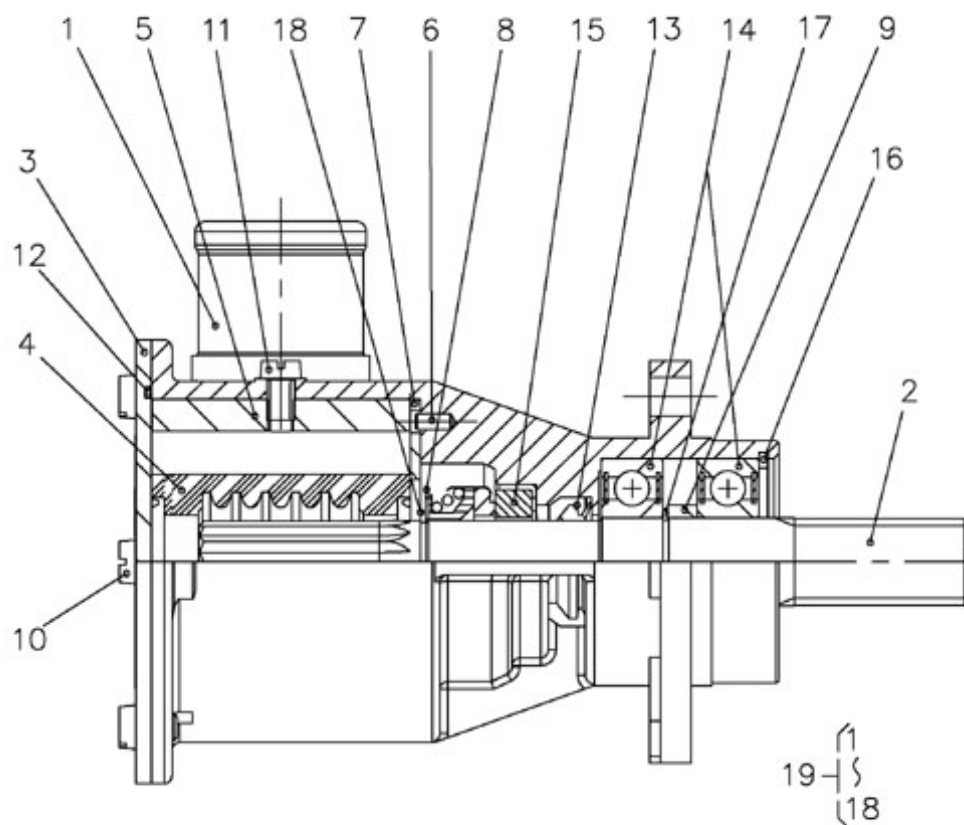

MOTEUR N4.140 STANDARD / SEA WATER PUMP - DETAILS

POMPE/PUMP REF : 970312790

Part number	Item	Désignation article	Quantity
970315143	2	Shaft F7B-9	2
970313122	3	COVER	1
970544310	4	IMPELLER,WATER PUMP F 7B-803	1
970313139	5	CAM,WATER PUMP	1
970303675	6	PIN,WATER PUMP F5B-9000	1
970313125	7	SPACER	1
970313128	8	WASHER,WATER PUMP	1
970316773	9	JOINT SPI POMPE EAU	1
970313134	9	SPACER	9
970312429	10	SCREW	10
970304048	11	SCREW,CAM WATER PUMP	1
970313123	12	GASKET	1
970313130	13	LIP SEAL	1
970312426	14	BALL BEARING	2
970313129	15	GASKET	15
970614627	16	RING,RETAINING	1
970313127	17	CIRCLIPS	1
970304049	17	CIR-CLIP	17
970316776	18	ROULEMENT PPE EAU	1
970313127	18	CIRCLIPS	18