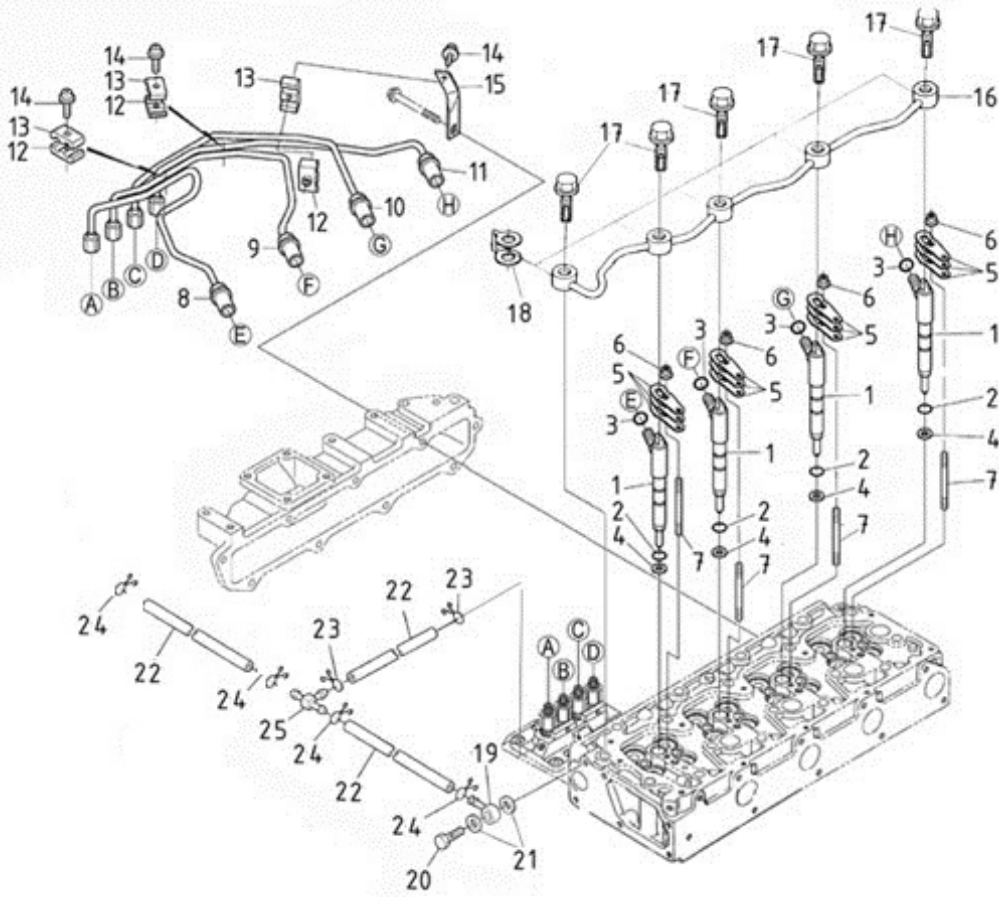

MOTEUR N4.140 STANDARD / INJECTION NOZZLES AND PIPES

Part number	Item	Désignation article	Quantity
970313261	1	INJECTOR	4
970313263	2	O RING	4
970313616	3	O RING	4
970313262	4	GASKET	4
970313617	5	CLAMP,INJ.NOZZLE	12
970310780	6	NUT,FLANGE	4
970313618	7	STUD	4
970313619	8	PIPE,INJECTION	1
970313620	9	PIPE,INJECTION	1
970313621	10	PIPE,INJECTION	1
970313622	11	PIPE,INJECTION	1
970142114	12	CLAMP,FUEL LINES 1+2	3
970142115	13	CLAMP,FUEL-LINES 1+2	3
970492118	14	SCREW,M 5X 20 ROUND HEAD	3
970313624	15	STAY,INJECTION PIPE	1
970313625	16	ASSY PIPE,OVER FLOW	1
970313626	17	BOLT,EYE JOINT	5
970313627	18	GASKET	5
970313324	19	UNION	1
970310504	20	BOLT,EYE JOINT	1
970491131	21	WASHER,SEAL	2
48878016	22	HOSE	1
970439306	23	CLAMP	2
970310171	24	CLAMP	3