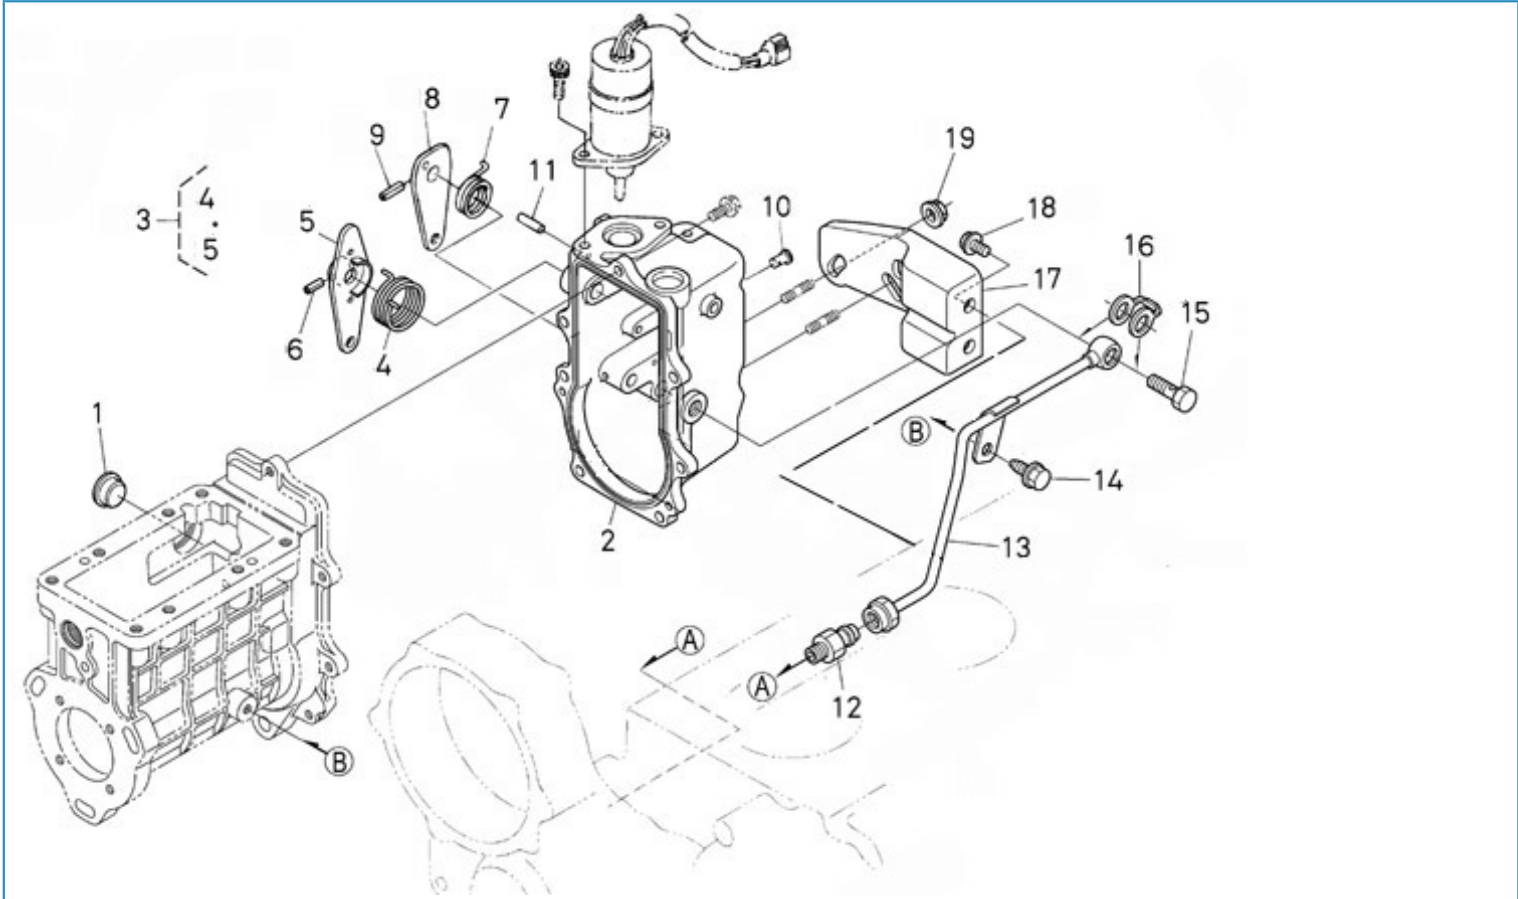

MOTEUR N4.140 STANDARD / REGULATOR ADJUSTMENT

Part number	Item	Désignation article	Quantity
970310892	1	COVER	1
970313603	2	HOUSING,GOVERNOR	1
970313604	3	KIT,LEVER	1
970313605	4	SPRING	1
970313606	5	LEVER,SPEED CONTROL	1
970310902	6	PIN,SPRING	1
970307361	7	SPRING,RETURN	1
970310904	8	LEVER	1
970310902	9	PIN,SPRING	1
970490204	10	PIN,TIMING COVER	1
970313609	11	PIN,STRAIGHT	1
970313610	12	JOINT,UNION	1
970313611	13	ASSY PIPE,I.P OIL	1
970310942	14	VIS	1
970313612	15	BOLT,EYE JOINT	1
970313613	16	GASKET	1
970313614	17	BRACKET,INJ.PUMP	1
970310773	18	BOLT	2
970310780	19	NUT,FLANGE	2