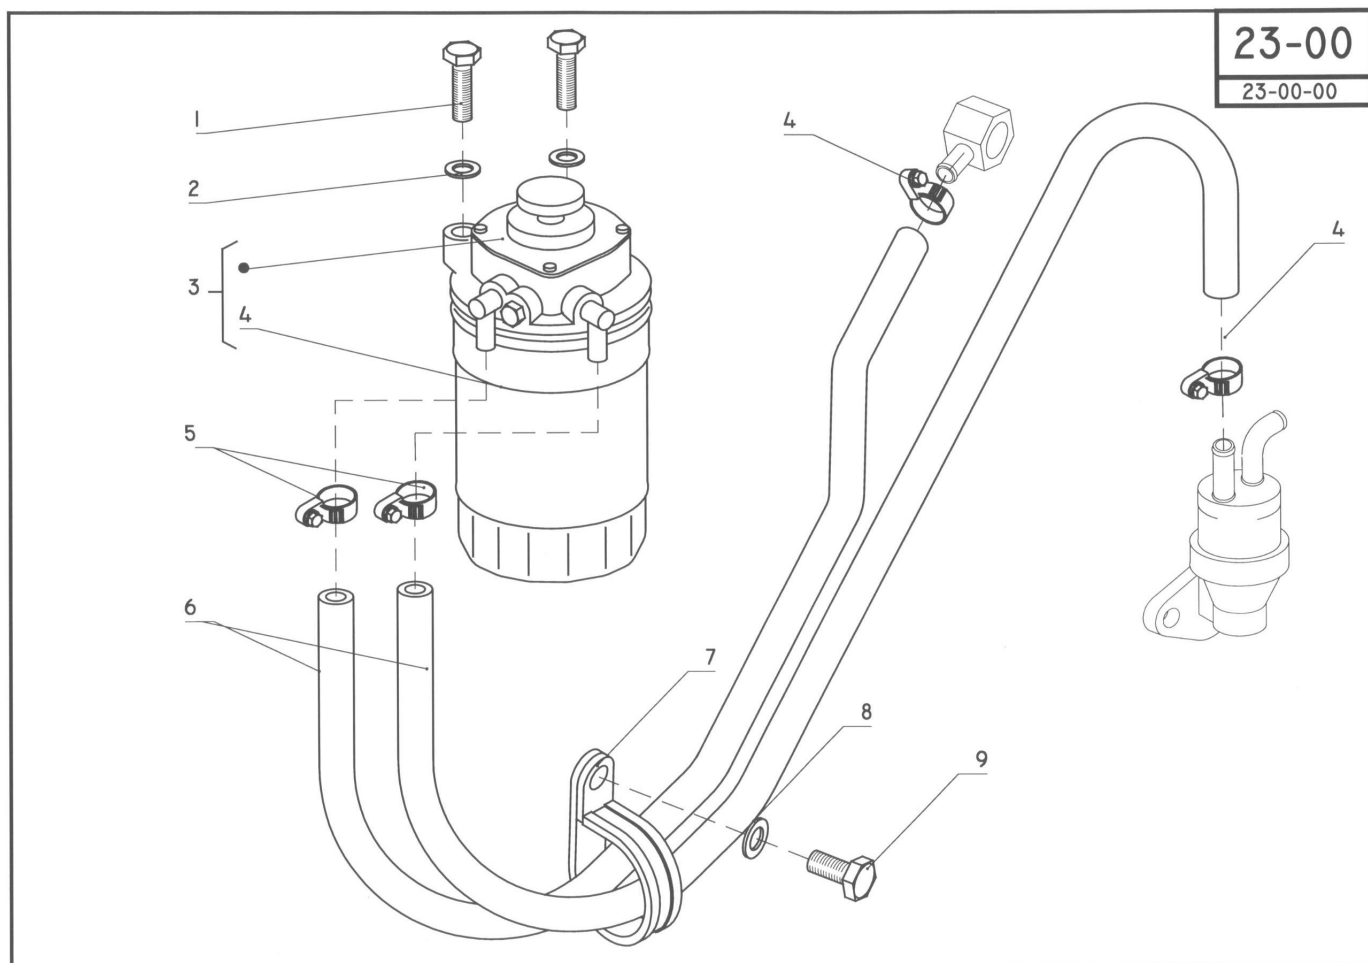

MOTEUR N4.140 STANDARD / FUEL FILTER

Part number	Item	Désignation article	Quantity
970499041	1	BOLT	1
970313668	1	ASSY FILTER,FUEL	1
970313291	2	FILTER	1
970119137	2	WASHER,CORRUGATED D10	2
970313529	3	BOLT,FLANGE	2
970310745	3	FILTER	3
970310746	4	FILTER	4
970439306	4	CLAMP	2
970439306	5	CLAMP	2
48878016	6	HOSE	1
970304072	7	CLAMP	1
970119139	8	WASHER,CORRUGATED D8	1
970119141	9	BOLT,HEX M8X 20	1
970150403	10	RING,SEAL	1
970313670	11	PLUG	1