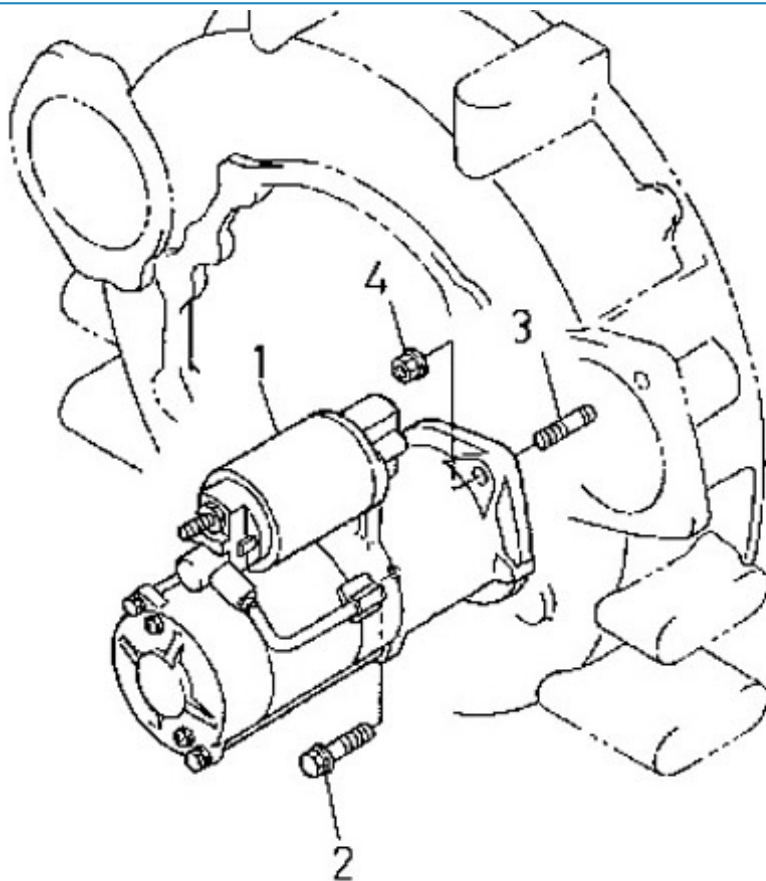

MOTEUR N4.140 STANDARD / STARTER

Part number	Item	Désignation article	Quantity
970313673	1	ASSY STARTER	1
970313674	2	BOLT,FLANGE	1
970313675	3	STUD	1
39460917	4	NUT,FLANGE	1