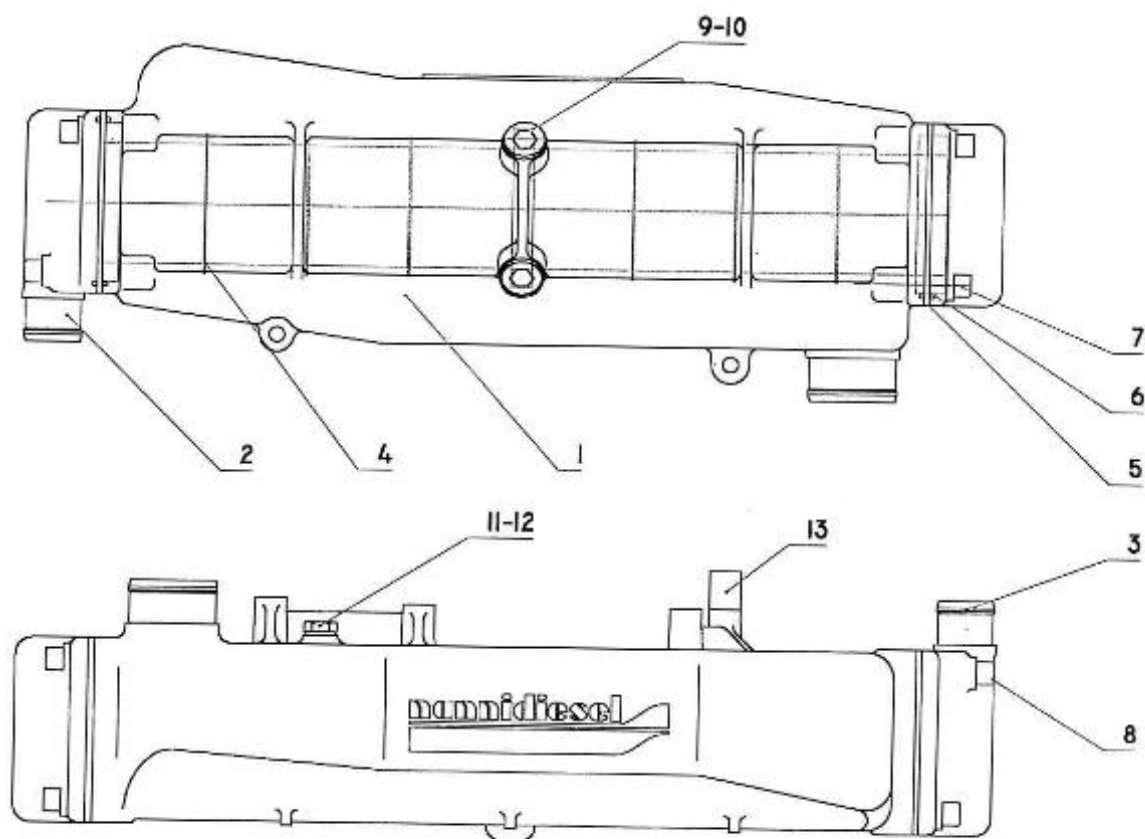

MOTEUR N4.140 STANDARD / AIR COOLER - DETAILS

Part number	Item	Désignation article	Quantity
970310747	1	HOUSING,HEATEXCHANGER	1
970310748	2	COVER	1
970310749	3	COVER	1
970310750	4	TUBE STACK	1
970310553	5	SPACER	1
970310554	6	O-RING	4
970310755	7	BOLT	6
970310756	8	BOLT	2
970310555	9	CAP,FREEZE	2
970310556	10	BALL	2
970875506	11	PLUG	1
970300430	12	GASKET,RING D10	1