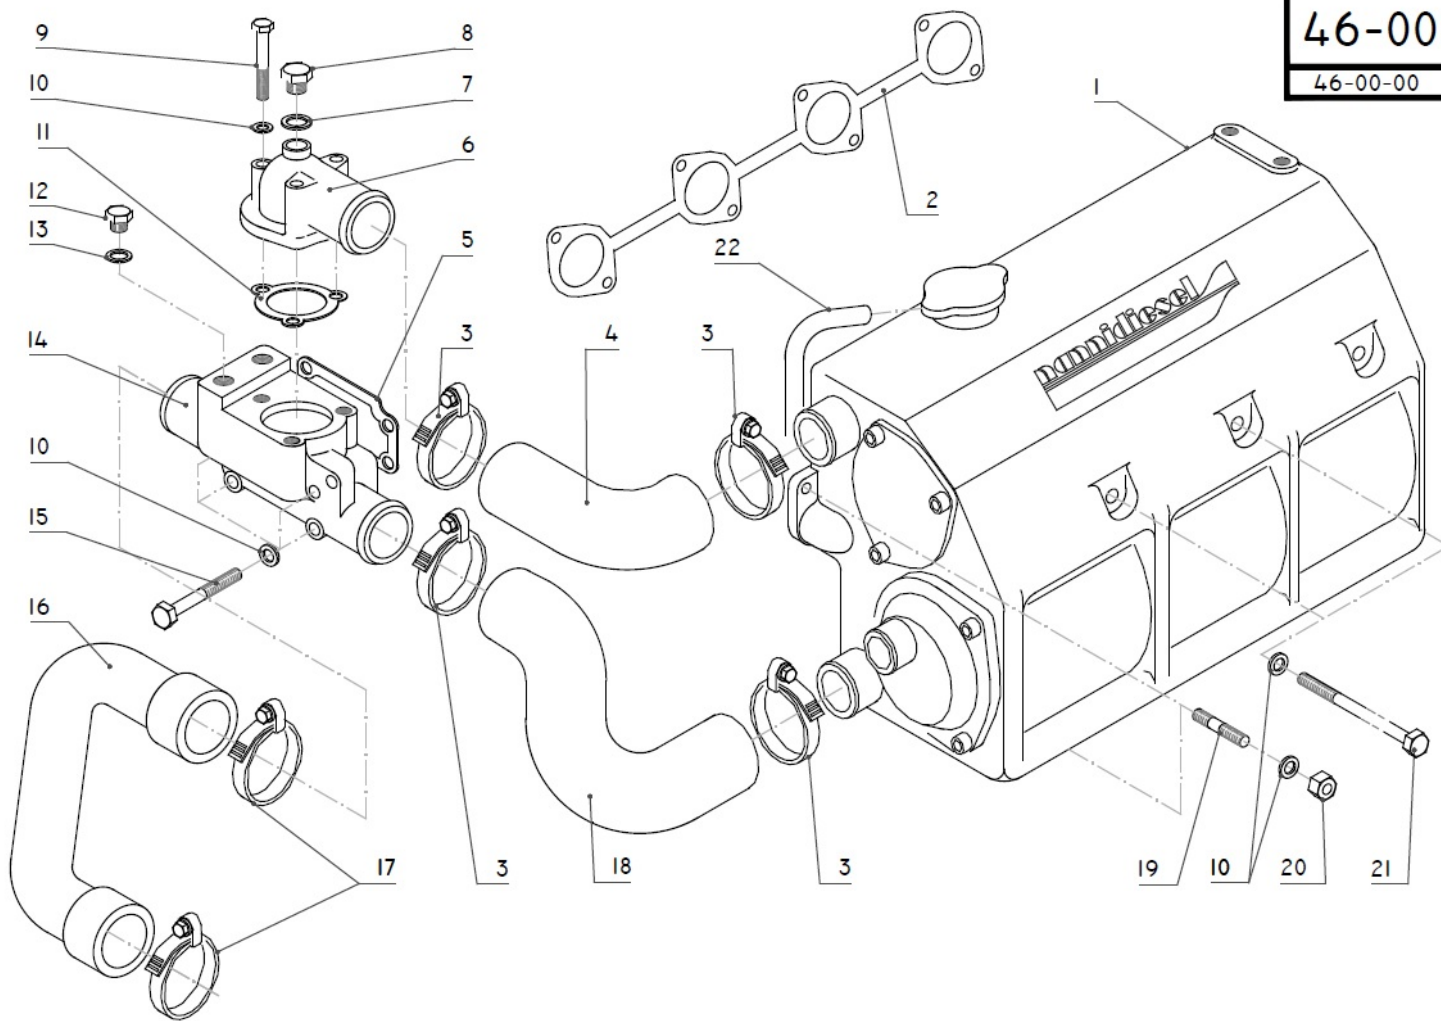

MOTEUR N4.140 STANDARD / HEAT EXCHANGER

46-00

46-00-00

Part number	Item	Désignation article	Quantity
48300080	1	HOSE	1
970310727	2	GASKET	1
970634621	3	CLAMP,HOSE	4
48328073	4	HOSE	1
970310724	5	GASKET	1
970300306	7	GASKET,RING D14	1
970875506	8	PLUG	1
970034052	9	BOLT,HEX M 8X 45	3
970119139	10	WASHER,CORRUGATED D8	11
970310726	11	GASKET	1
970639853	12	""PLUG,HEX 3/8""G""	1
970300289	13	GASKET,RING D17	1
95710027	14	HOUSING	1
970300261	15	BOLT,HEX M 8X 80	3
48328079	16	HOSE	1
970634621	17	CLAMP,HOSE	2
48328074	18	HOSE	1
970312986	19	STUD	5
970300079	20	NUT,M 8 SPECIAL	5
39160243	21	BOLT	3