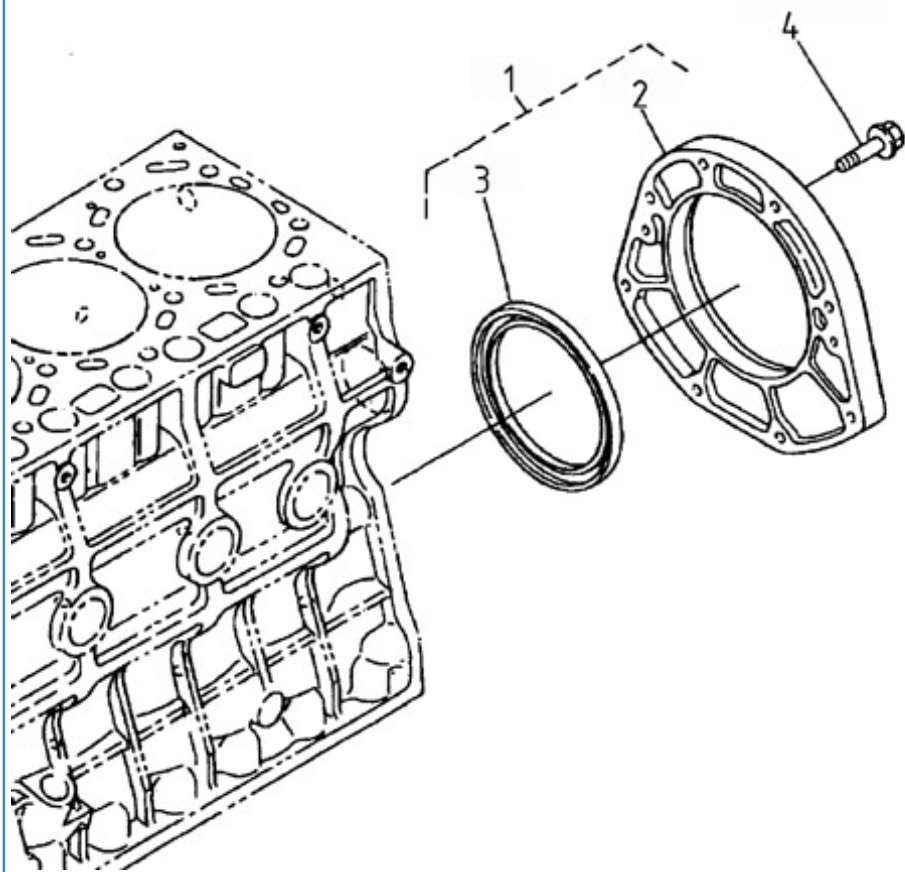

MOTEUR N4.140 STANDARD / CRANKSHAFT-BEARINGS

Part number	Item	Désignation article	Quantity
970310826	1	COVER	1
970310827	3	GASKET	1
970313569	4	BOLT,FLANGE	8