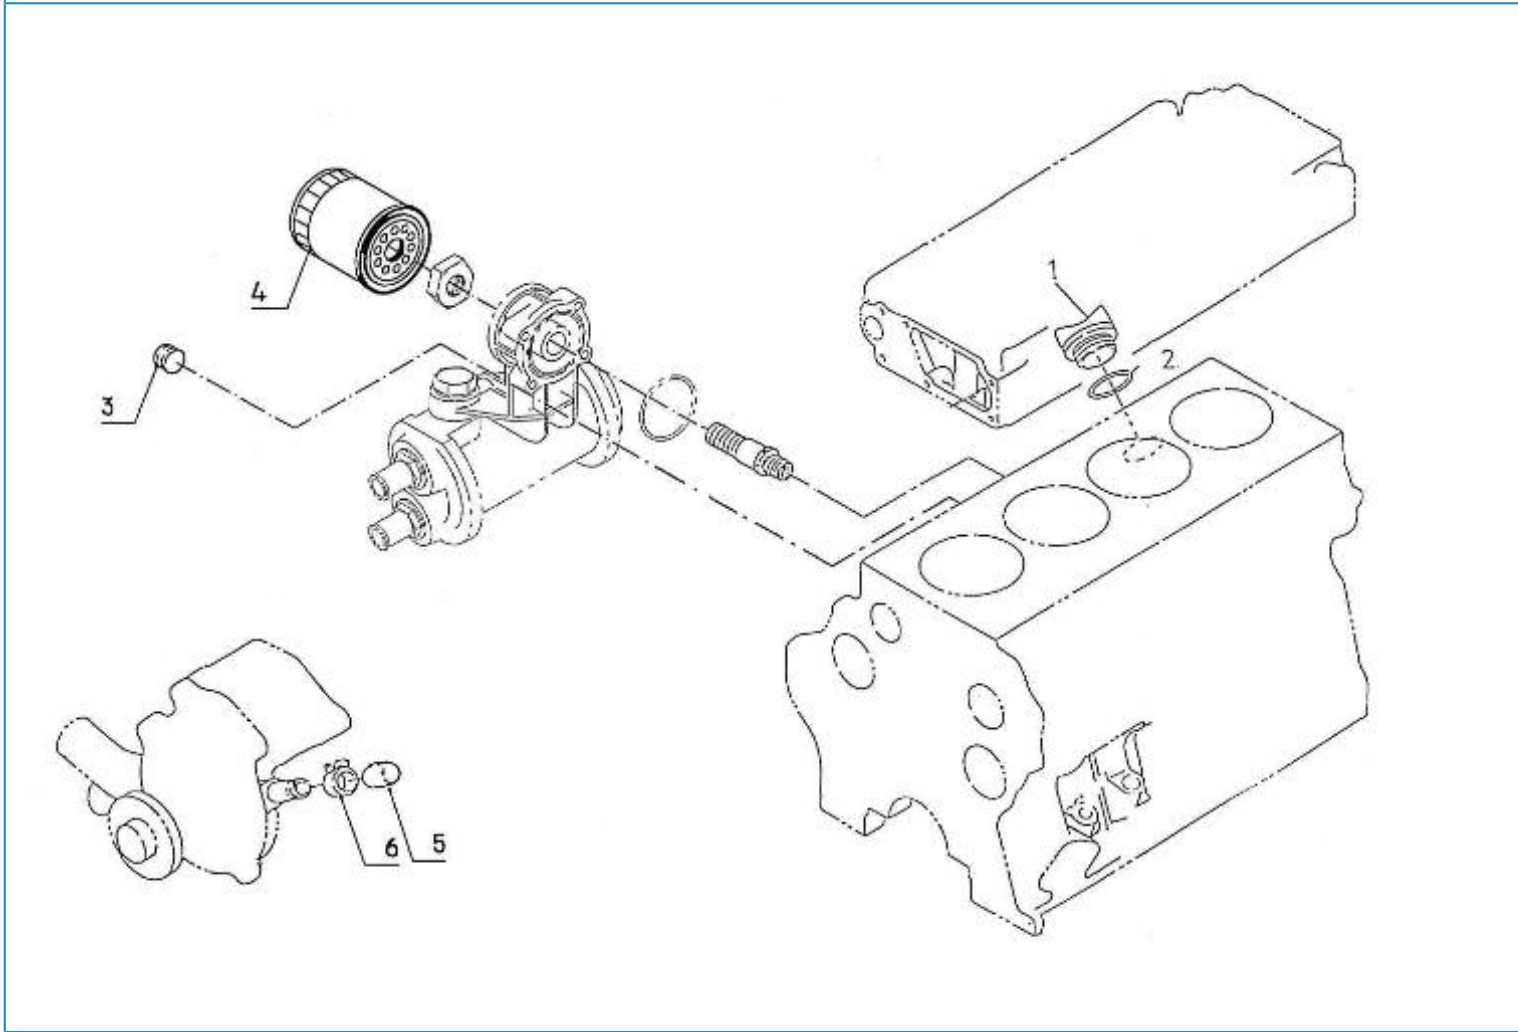

MOTEUR N4.140 STANDARD / OIL FILTER

Part number	Item	Désignation article	Quantity
970490510	1	CAP,FILLING OIL	1
970313560	2	O RING	1
970603003	3	FILTER,ELEMENT OIL 4.180/90	1
970310264	4	PLUG	1
970311164	5	PLUG	5
970301604	6	CLAMP,HOSE 15-24	6